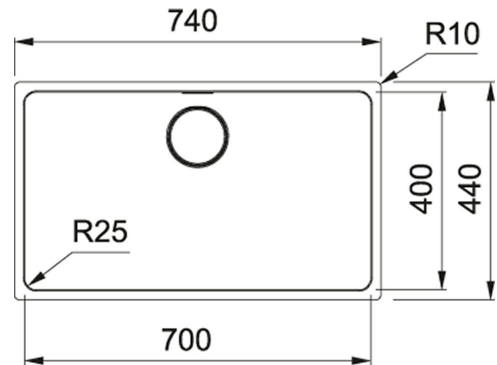

A complete new range of Mythos MYX Bowls, available in both Inset/Flushmount models, and as Undermount models.

The range features tighter bowl radii, an increased bowl depth of 200mm, and a round flush cover plate. The Inset/Flushmount model features an attractive slim 6mm rim. A range of 4 bespoke accessories is also available separately.

THIS MODEL IS AVAILABLE FROM SUMMER 2020.

TECHNICAL DATA

Length Overall	740.00 mm
Width Overall	440.00 mm
Length of large bowl	700.00 mm
Width of large bowl	400.00 mm
Depth of large bowl	200.00 mm
Cutout Length	700.00 mm
Cutout Width	400.00 mm
Cutout radius	R:-25-MM
Cabinet Size	800.00 mm
Type of Material	stainless steel
Price	£667.00