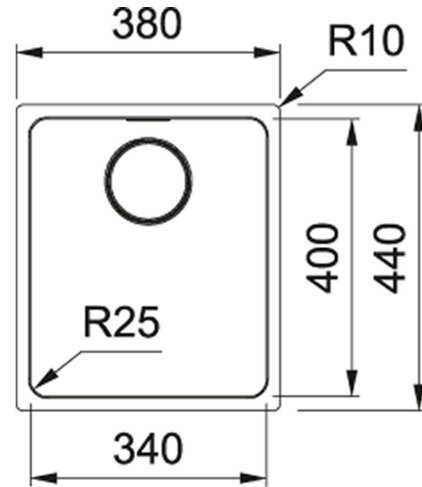

A complete new range of Mythos MYX Bowls, available in both Inset/Flushmount models, and as Undermount models.

The range features tighter bowl radii, an increased bowl depth of 200mm, and a round flush cover plate. The Inset/Flushmount model features an attractive slim 6mm rim. A range of 4 bespoke accessories is also available separately.

TECHNICAL DATA

Length Overall	380.00 mm
Width Overall	440.00 mm
Length of large bowl	340.00 mm
Width of large bowl	400.00 mm
Depth of large bowl	200.00 mm
Cutout Length	340.00 mm
Cutout Width	400.00 mm
Cutout radius	R:-25-MM
Cabinet Size	450.00 mm
Type of Material	stainless steel
Price	£422.00