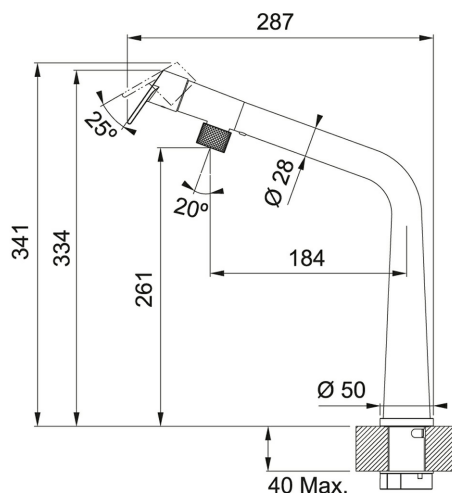

# Swivel Spout | 115.0625.186

FAMILY : Taps | SERIES : Icon | MODEL : Swivel Spout | FINISH : Decor Steel

NB: FROM APRIL 2022 SILKSTEEL FINISH IS KNOWN AS DECOR STEEL

## TECHNICAL DATA

Version	Swivel Spout
Tap Pressure	High Pressure
Type of Material	18-GA-STAINLESS-STEEL
Tap Operation	Top Lever
Tap rotation	120 °
Base	Ø 50
Cabinet Size	40
Height Overall	341.00 mm
Height to End of Spout	261.00 mm
Spout reach	287.00 mm
Diameter	Ø 35 mm
Type	MIXER-TAP
Water Mixing Cartridge	Ø 25
Type of aerator	laminar
Price	£581.00