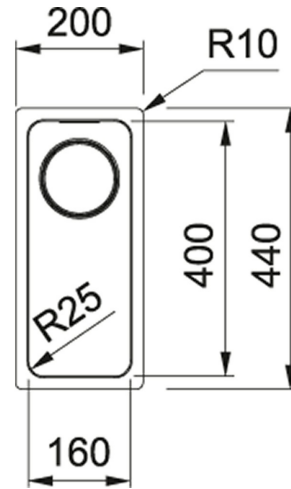

A complete new range of Mythos MYX Bowls, available in both Inset/Flushmount models, and as Undermount models.

The range features tighter bowl radii, an increased bowl depth of 200mm, and a round flush cover plate. The Inset/Flushmount model features an attractive slim 6mm rim. A range of 4 bespoke accessories is also available separately.

### TECHNICAL DATA

Length Overall	200.00 mm
Width Overall	440.00 mm
Length of large bowl	160.00 mm
Width of large bowl	400.00 mm
Depth of large bowl	150.00 mm
Cutout Length	160.00 mm
Cutout Width	400.00 mm
Cutout radius	R:-25-MM
Cabinet Size	300.00 mm
Type of Material	stainless steel
Type of Material	stainless steel
Price	£396.00