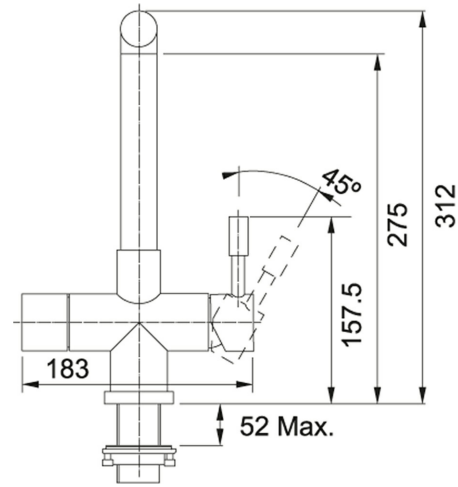

Minerva Mondial | 119.0625.395

FAMILY : Instant boiling water taps | MODEL : Minerva Mondial | SERIES : Minerva Mondial | INSTALLATION TYPE : Sink/Worktop | SERIES : Minerva Electronic 4-in-1 Tap | FINISH : Industrial Black

TECHNICAL DATA

| | |
|----------------------------------|-----------|
| Height Overall | 312.00 mm |
| Spout reach | 200.00 mm |
| Suitable for low pressure system | No |
| Base | Ø 54 |
| Price | £1,747.00 |