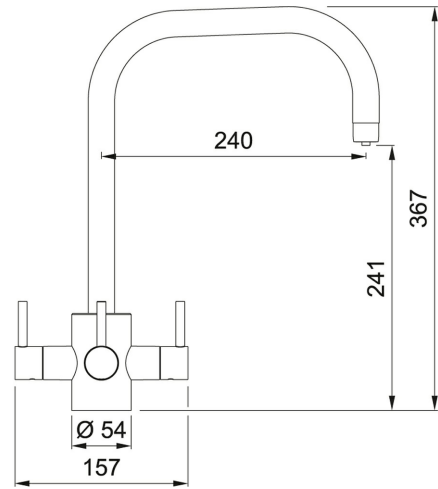

## Swivel Spout Matt Black | 120.0615.451

FAMILY : Taps | SERIES : Tasso | MODEL : Swivel Spout | FINISH : Matt Black | FAMILY : Filtered Water Taps

Franke Tasso filtered water taps deliver hot, cold and filtered water using an advanced ceramic cartridge.

### TECHNICAL DATA

|                                  |                 |
|----------------------------------|-----------------|
| Handle Width                     | 157.00 mm       |
| Height Overall                   | 367.00 mm       |
| Height to End of Spout           | 241.00 mm       |
| Spout reach                      | 240.00 mm       |
| Hot Flow Rate at 0.3 bar         | 3.70 litres/min |
| Tap Operation                    | 3 Handle Mixer  |
| Type of Material                 | BRASS           |
| Suitable for low pressure system | No              |
| Price                            | £594.00         |