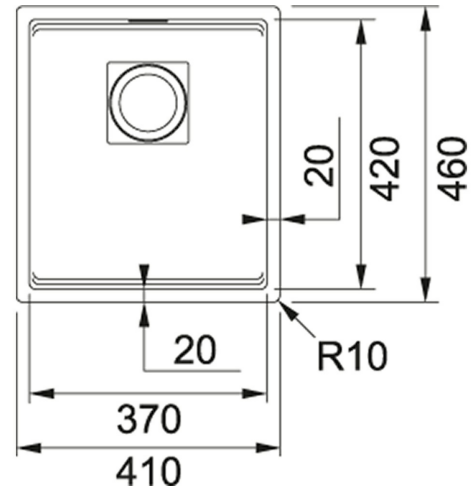

KNG 110 37 Fraganite Stone Grey | 125.0633.733

FAMILY : Sinks | SERIES : Kubus 2 | MODEL : KNG 110 37 | FINISH : Fraganite Stone Grey | INSTALLATION TYPE : Undermount | INSTALLATION TYPE : Active Twist Compatible

Work faster and smarter with the Kubus KNG sink. The large bowl accommodates baking and steamer trays and the 2-level accessory ledge improves workflow, while the square drain cover is easy to clean and gives a flawless look. Available in an outstanding range of 6 stain-proof, non-fading Fraganite colours.

- Undermount Fraganite
- Available in 6 Fraganite colours for an ultra modern and highly elegant look
- Accessory ledge enables improved two-level workflow
- Square waste

TECHNICAL DATA

Cabinet Size	450.00 mm
Length Overall	410.00 mm
Width Overall	460.00 mm
Length of large bowl	370.00 mm
Width of large bowl	420.00 mm
Depth of large bowl	200.00 mm
Cut-Out Template	No
Position of Drainer	None
Cutout Length	370.00 mm
Cutout Width	420.00 mm
Cutout radius	R: 10 mm
Price	£486.00

FEATURES

- Integrated Overflow