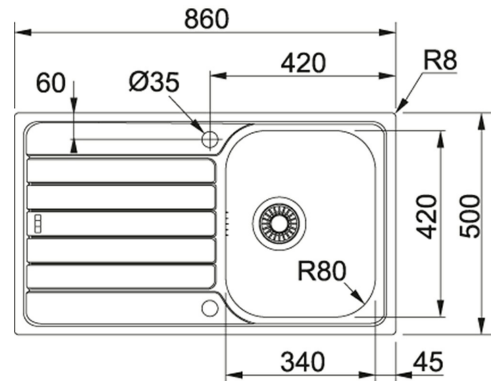

Stainless Steel | 101.0489.946

FAMILY : Sinks | SERIES : Spark | MODEL : SKX 611-86 | FINISH : Stainless Steel | INSTALLATION TYPE : Inset

NB PREVIOUS FUN NUMBER PRIOR TO JANUARY 2021 WAS 101.0488.036

TECHNICAL DATA

Cabinet Size	450.00 mm
Length Overall	860.00 mm
Width Overall	500.00 mm
Length of large bowl	340.00 mm
Width of large bowl	420.00 mm
Depth of large bowl	160.00 mm
Cutout Length	840.00 mm
Cutout Width	480.00 mm
Cutout radius	R: 10 mm
Position of Drainer	Reversible
Price	£186.00

Stainless Steel | 101.0489.946

FAMILY : Sinks | SERIES : Spark | MODEL : SKX 611-86 | FINISH : Stainless Steel | INSTALLATION TYPE : Inset

SUGGESTED PRODUCTS

115.0311.211

115.0311.215

134.0473.235

112.0059.946
