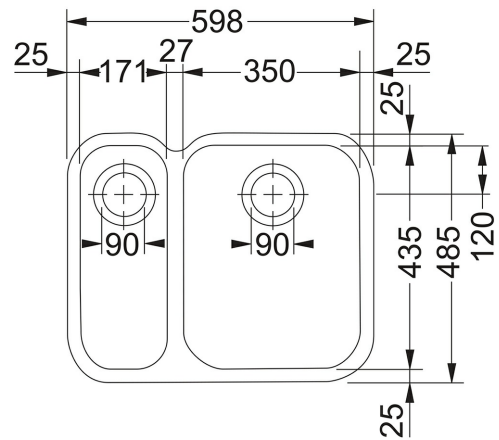

ARX 160 D Stainless Steel | 122.0154.950

FAMILY : Sinks | SERIES : Ariane | MODEL : ARX 160 D | FINISH : Stainless Steel | INSTALLATION TYPE : Undermount |
INSTALLATION TYPE : Active Twist Compatible

TECHNICAL DATA

Cabinet Size	600.00 mm
Length of large bowl	350.00 mm
Width of large bowl	435.00 mm
Depth of large bowl	225.00 mm
Length of small bowl	170.00 mm
Width of small bowl	435.00 mm
Depth of small bowl	150.00 mm
Cut-Out Template	No
Position of small bowl	Right hand side
Type of Material	stainless steel
Opposite Configuration	122.0154.946
Price	£546.00