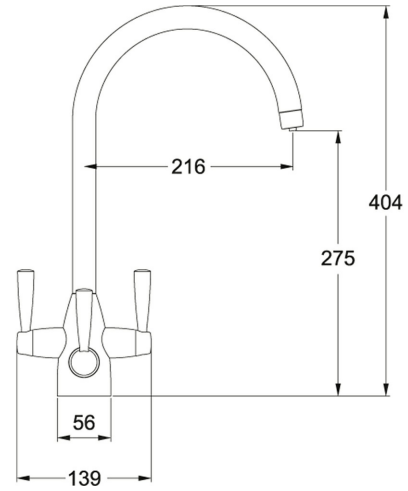

## Swivel Spout Chrome | 120.0615.357

FAMILY : **Filtered Water Taps** | SERIES : **Doric** | MODEL : **Swivel Spout** | FINISH : **Chrome** | INSTALLATION TYPE : **Sink/Worktop** | INSTALLATION TYPE : **Sink/Worktop**

### TECHNICAL DATA

Version	Swivel Spout
Handle Width	139.00 mm
Height Overall	404.00 mm
Height to End of Spout	275.00 mm
Spout reach	216.00 mm
Hot Flow Rate at 0.3 bar	3.90 litres/min
Suitable for low pressure system	No
Remarks	The minimum bar pressure for FilterFlow is 1 bar hot and 1 bar cold. Maximum pressure is 5 bar
Type	Quarter Turn Ceramic Disc
Price	£533.00