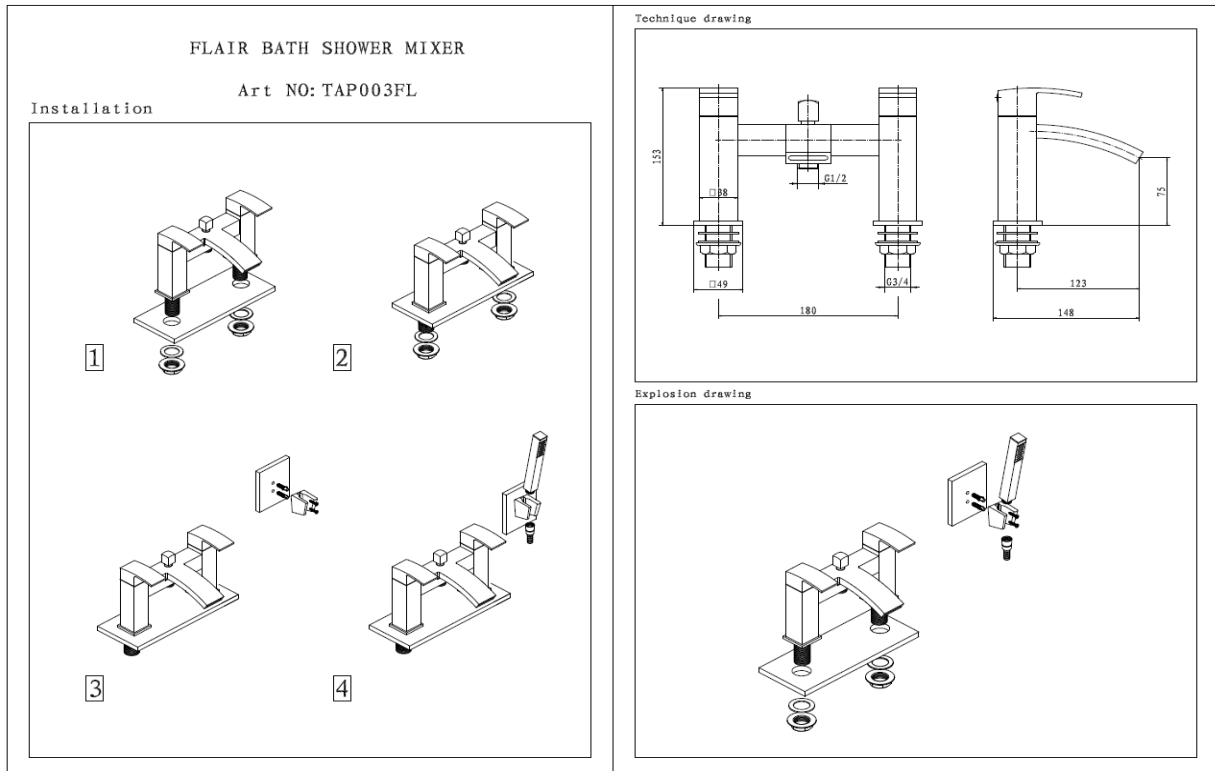

TAP003FL- FLAIR BATH SHOWER MIXER

ILLUSTRATION: FLAIR BATH SHOWER MIXER

BAR CODE: 5060168228451

COLOUR: CHROME PLATE

WEIGHT:

NET 2.54 kg (tap only)

GROSS 3.24 KG

STANDARDS: BS EN 200

NOTES: SHOWER HOSE AND HAND SET
3/4" BSP CONNECTIONS
CERAMIC DISC TECHNOLOGY
WALL BRACKET

Flow Rate: L.P

0.2bar	0.5bar	1bar	2bar	3bar
15.5L/min	19.8L/min	25.6L/min	34.5L/min	

BOX SIZE 250 x 160 x 220 mm