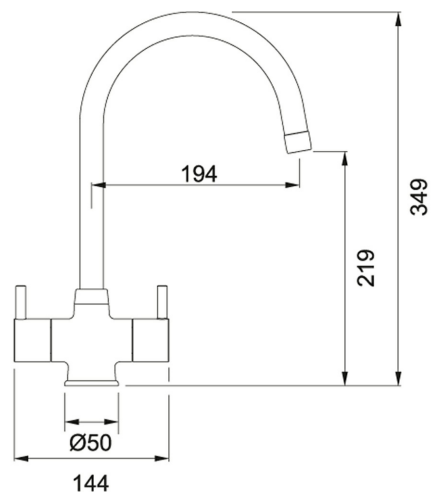

# Athena Chrome | 115.0311.211

FAMILY : Taps | SERIES : Athena | MODEL : Athena | FINISH : Chrome | INSTALLATION TYPE : Sink/Worktop

## TECHNICAL DATA

Version	Swivel Spout
Handle Width	144.00 mm
Height Overall	349.00 mm
Height to End of Spout	219.00 mm
Spout reach	194.00 mm
Hot Flow Rate at 0.3 bar	5.00 litres/min
Price	£165.00