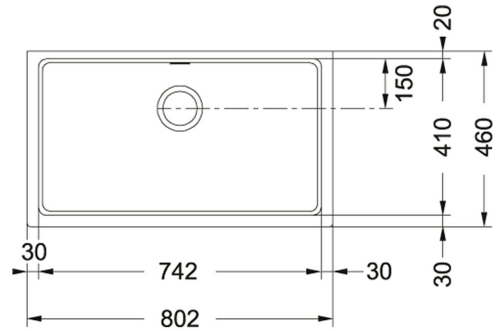

KBG 110 70 Fraganite Polar White | 125.0265.054

FAMILY : **Sinks** | SERIES : **Kubus** | FINISH : **Fragranite Polar White** | MODEL : **KBG 110 70** | INSTALLATION TYPE : **Undermount**

NB: PRODUCT REPLACED BY MARIS MRG BOWLS APRIL 2022

TECHNICAL DATA

Cabinet Size	900.00 mm
Length Overall	802.00 mm
Width Overall	460.00 mm
Length of large bowl	742.00 mm
Depth of large bowl	203.00 mm
Width of large bowl	410.00 mm
Cutout Length	742.00 mm
Cutout Width	410.00 mm