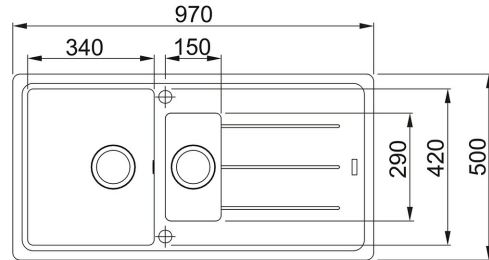

BFG 651 Fraganite Coffee | 114.0253.257

FAMILY : Sinks | SERIES : Basis | MODEL : BFG 651 | FINISH : Fraganite Coffee | INSTALLATION TYPE : Inset

TECHNICAL DATA

| | |
|------------------------|------------|
| Cabinet Size | 600.00 mm |
| Length Overall | 970.00 mm |
| Width Overall | 500.00 mm |
| Length of large bowl | 340.00 mm |
| Width of large bowl | 420.00 mm |
| Depth of large bowl | 200.00 mm |
| Length of small bowl | 150.00 mm |
| Width of small bowl | 290.00 mm |
| Depth of small bowl | 100.00 mm |
| Cutout Length | 950.00 mm |
| Cutout Width | 480.00 mm |
| Cut-Out Template | No |
| Position of Drainer | Reversible |
| Position of small bowl | Reversible |
| Cabinet Size | 60 |
| Price | £484.00 |