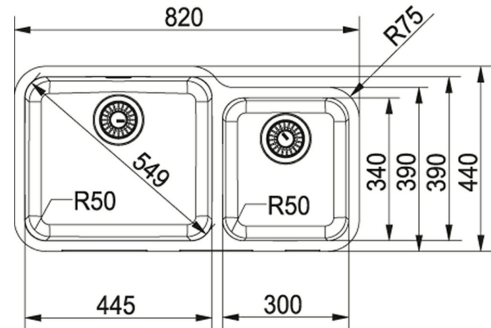

LAX 120 45-30 Stainless Steel | 122.0156.343

FAMILY : Sinks | SERIES : Largo | MODEL : LAX 120 45-30 | FINISH : Stainless Steel | INSTALLATION TYPE : Undermount |
INSTALLATION TYPE : Active Twist Compatible

TECHNICAL DATA

Cabinet Size	900.00 mm
Length Overall	820.00 mm
Width Overall	440.00 mm
Length of large bowl	445.00 mm
Width of large bowl	390.00 mm
Depth of large bowl	175.00 mm
Length of small bowl	300.00 mm
Width of small bowl	340.00 mm
Depth of small bowl	160.00 mm
Cut-Out Template	Yes
Download Cut-Out Template	Click here
Position of small bowl	Right hand side
Remarks	Important: Only available with Right Hand Small Bowl.
Type of Material	stainless steel
Price	£514.00