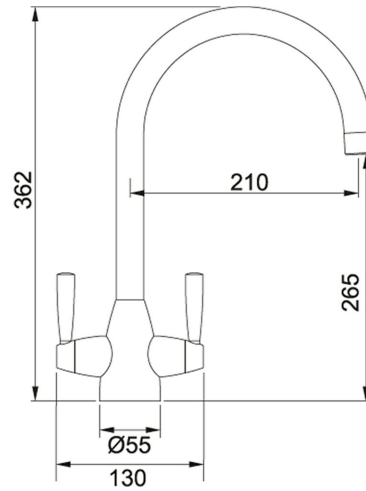

## Stainless Steel | 115.0364.026

FAMILY : Taps | SERIES : Valais | FINISH : Stainless Steel | INSTALLATION TYPE : Sink/Worktop | MODEL : Valais

Portfolio 55 model, guaranteed for 5 years.

### TECHNICAL DATA

|                        |              |
|------------------------|--------------|
| Version                | Swivel Spout |
| Height Overall         | 362.00 mm    |
| Height to End of Spout | 265.00 mm    |
| Spout reach            | 210.00 mm    |
| Price                  | £348.00      |