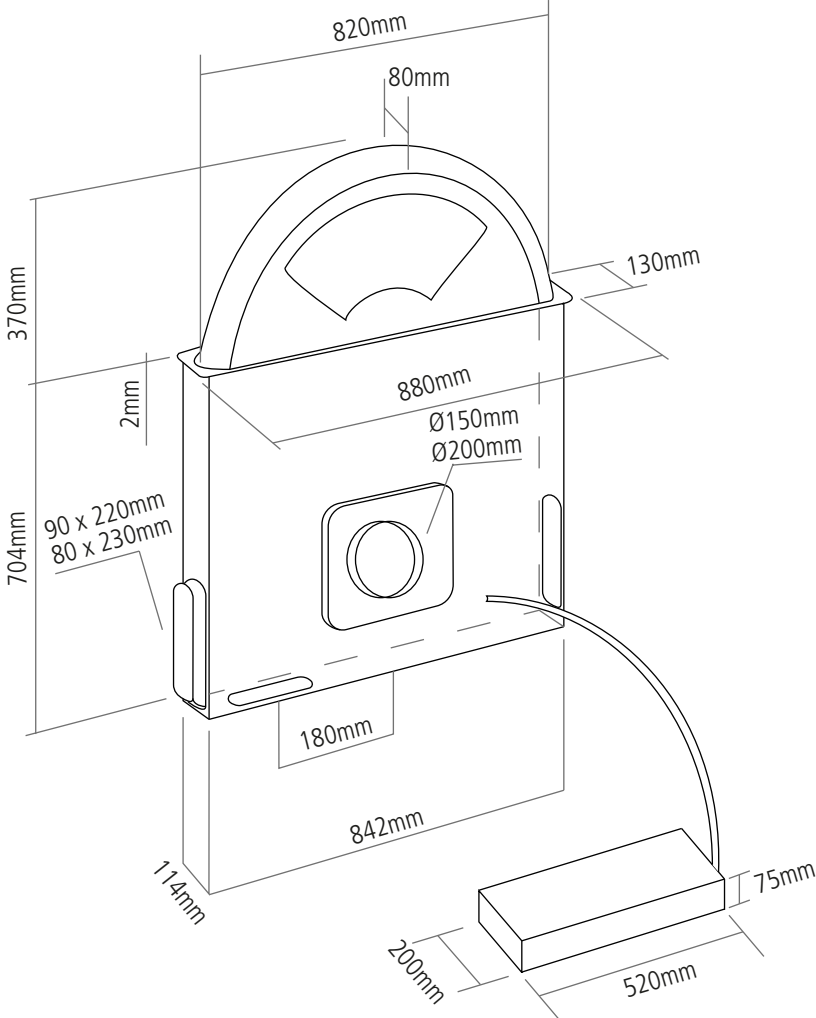

DIMENSIONS

Cut-out: 855mm x 115mm