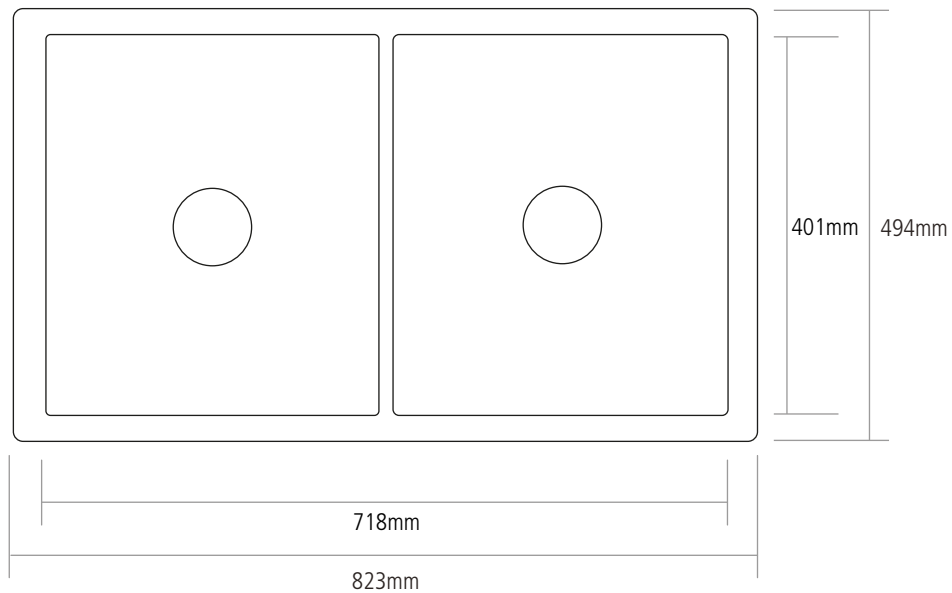

DIMENSIONS

FRONT FACE HEIGHT: 170MM

BOWL DEPTH: 180MM

OVERALL SINK DEPTH: 205MM

MIN. BASE UNIT: 800MM

NOTE: All sink dimensions may vary by plus-or-minus 2%