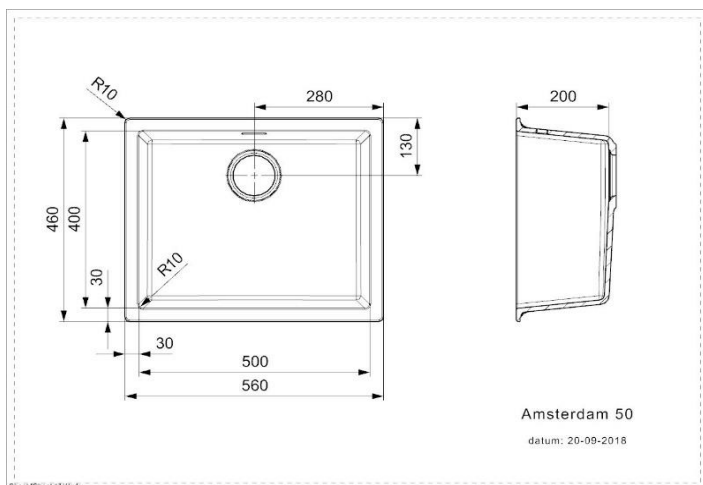

Technical Specification Sheet

AMSTERDAM 50

R30844 / R30851 / R30837

Single bowl integrated granite sink

REGINOX

Specification

Material	Axigran
Finish	Matt / Metal
Colours	Black Silvery / Grey Silvery / Pure White
No. of bowls	1
Fitting Method	Integrated
Handing Options	Inset/Undermount
Cabinet Size (mm)	600
Overall Length (mm)	560
Overall Width (mm)	460
Main Bowl Length (mm)	500
Main Bowl Width (mm)	400
Main Bowl Depth (mm)	200
Second Bowl Length (mm)	
Second Bowl Width (mm)	
Second Bowl Depth (mm)	
Tap Hole Size (mm)	N/A
Tap Hole Instructions	N/A
Waste Kit Included (Yes/No)	Yes
Clips & Seals Included (Yes/No)	Yes
Waste Size (mm)	90
Waste Kit Code	
Clips & Seals Code	N/A
Overflow Location	Back of sink
Cut Out Undermount (mm)	500 x 400
Cut Out Inset (mm)	546 x 446
Product Weight (kg)	
Packed Weight (kg)	
Packed Dimensions (mm)	
EAN number	BS - 8712465030844 GS - 8712465030851 PW - 8712465030837