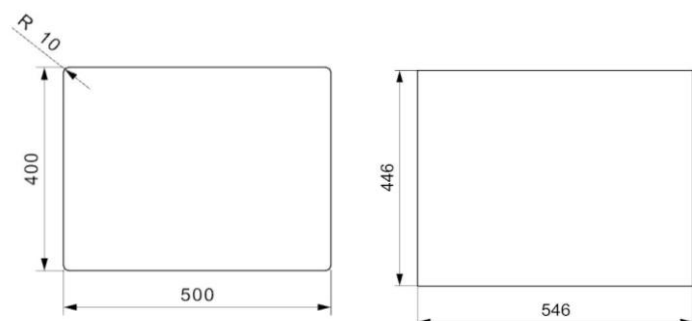

Technical Specification Sheet

AMSTERDAM 50

R30844 / R30851 / R30837

Single bowl integrated granite sink

REGINOX

Specification

Material	Axigran
Finish	Matt / Metal
Colours	Black Silvery / Grey Silvery / Pure White
No. of bowls	1
Fitting Method	Integrated
Handing Options	Inset/Undermount
Cabinet Size (mm)	600
Overall Length (mm)	560
Overall Width (mm)	460
Main Bowl Length (mm)	500
Main Bowl Width (mm)	400
Main Bowl Depth (mm)	200
Second Bowl Length (mm)	
Second Bowl Width (mm)	
Second Bowl Depth (mm)	
Tap Hole Size (mm)	N/A
Tap Hole Instructions	N/A
Waste Kit Included (Yes/No)	Yes
Clips & Seals Included (Yes/No)	Yes
Waste Size (mm)	90
Waste Kit Code	
Clips & Seals Code	N/A
Overflow Location	Back of sink
Cut Out Undermount (mm)	500 x 400
Cut Out Inset (mm)	546 x 446
Product Weight (kg)	
Packed Weight (kg)	
Packed Dimensions (mm)	
EAN number	BS - 8712465030844 GS - 8712465030851 PW - 8712465030837