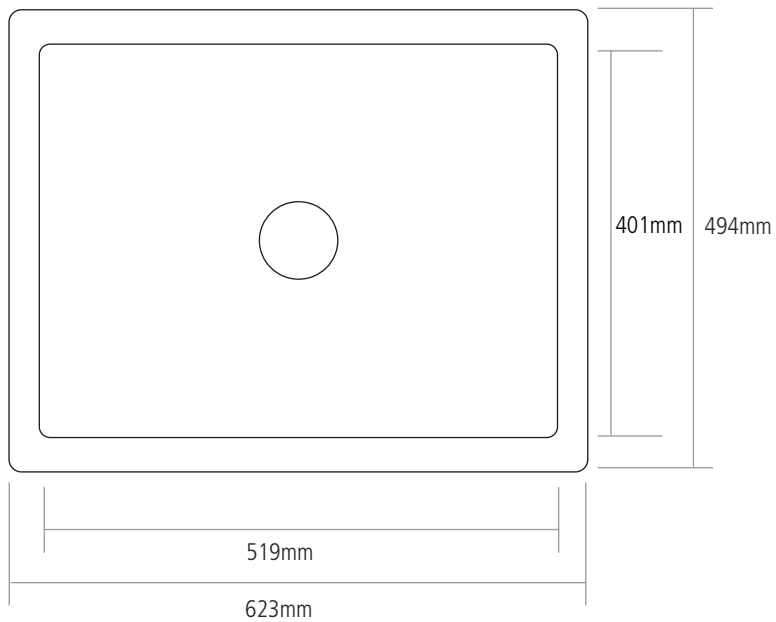

DIMENSIONS

FRONT FACE HEIGHT: 170MM

BOWL DEPTH: 185MM

OVERALL SINK DEPTH: 205MM

MIN. BASE UNIT: 600MM

NOTE: All sink dimensions may vary by plus-or-minus 2%