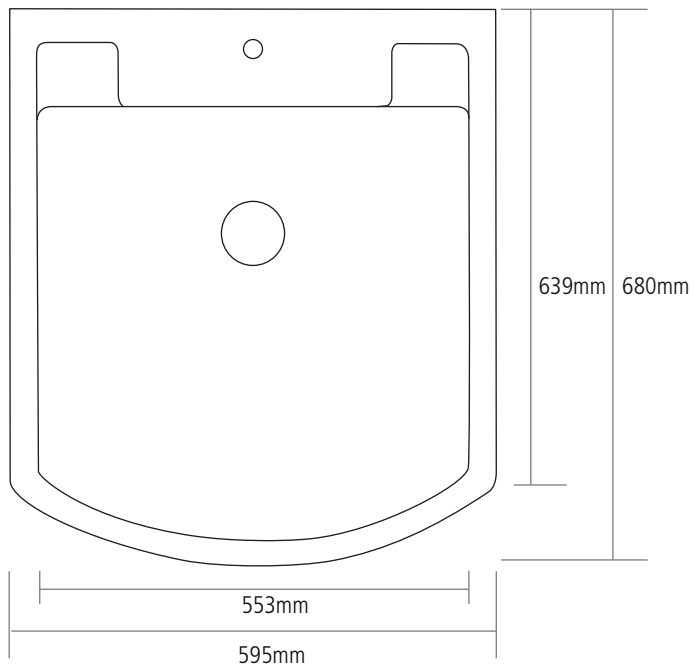

DIMENSIONS

BOWL DEPTH: 200MM

OVERALL SINK DEPTH: 220MM

MIN. BASE UNIT: 800MM

NOTE: All sink dimensions may vary by plus-or-minus 2%