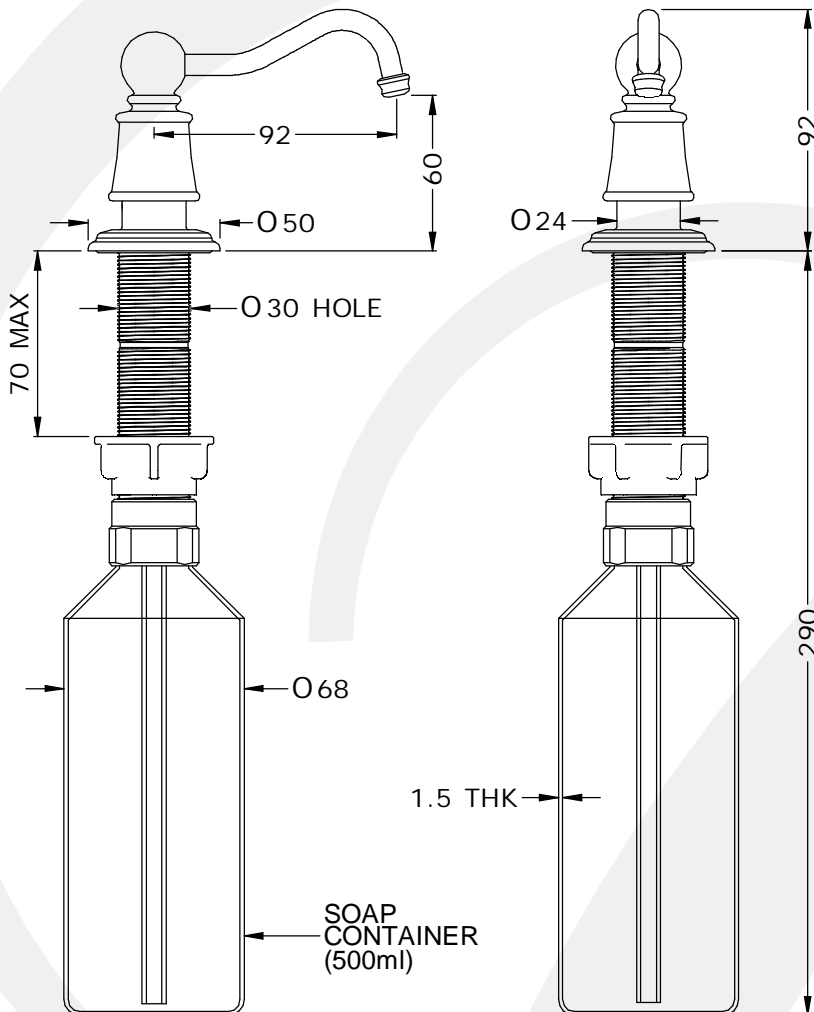

## • 6695 - COUNTRY SOAP DISPENSER DECK MOUNTED

- Designed for easy installation
- Smooth pump action dispenser
- Easy top fill option or undermount refill
- Soap dispenser bottle capacity 500ml
- Robust UK made pump mechanism
- Optional fitted security screw on soap dispenser head

ALL UNITS IN mm  
UNLESS OTHERWISE  
STATED