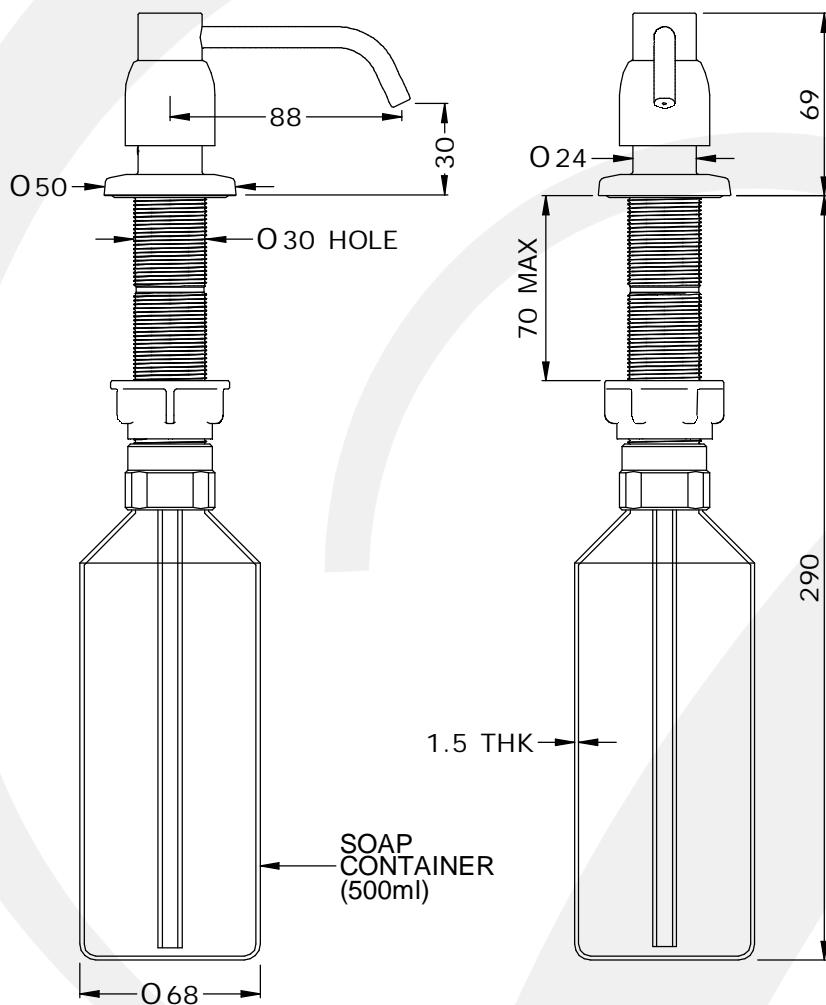

• SPECIFICATION •

• 6495 - CONTEMPORARY SOAP DISPENSER DECK MOUNTED

- Designed for easy installation
- Smooth pump action dispenser
- Easy top fill option or undermount refill
- Soap dispenser bottle capacity 500ml
- Robust UK made pump mechanism
- Optional fitted security screw on soap dispenser head

ALL UNITS IN mm
UNLESS OTHERWISE
STATED

Available Finishes:

- Chrome
- Nickel
- Pewter
- Polished Brass
- Satin Brass
- Aged Brass
- Gold
- English Bronze

Packed Weight:
2.2 kg

Available Options:

- Wall Mounted soap dispenser
- Free Standing soap dispenser