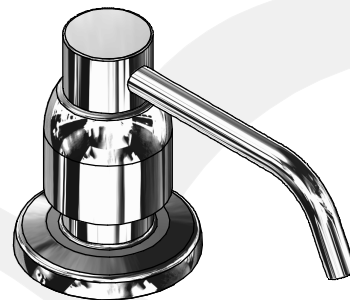

• SPECIFICATION •

• 6495 - CONTEMPORARY SOAP DISPENSER DECK MOUNTED

- Designed for easy installation
- Smooth pump action dispenser
- Easy top fill option or undermount refill
- Soap dispenser bottle capacity 500ml
- Robust UK made pump mechanism
- Optional fitted security screw on soap dispenser head

ALL UNITS IN mm
UNLESS OTHERWISE
STATED

Available Finishes:

- Chrome
- Nickel
- Pewter
- Polished Brass
- Satin Brass
- Aged Brass
- Gold
- English Bronze

Packed Weight:
2.2 kg

Available Options:

- Wall Mounted soap dispenser
- Free Standing soap dispenser