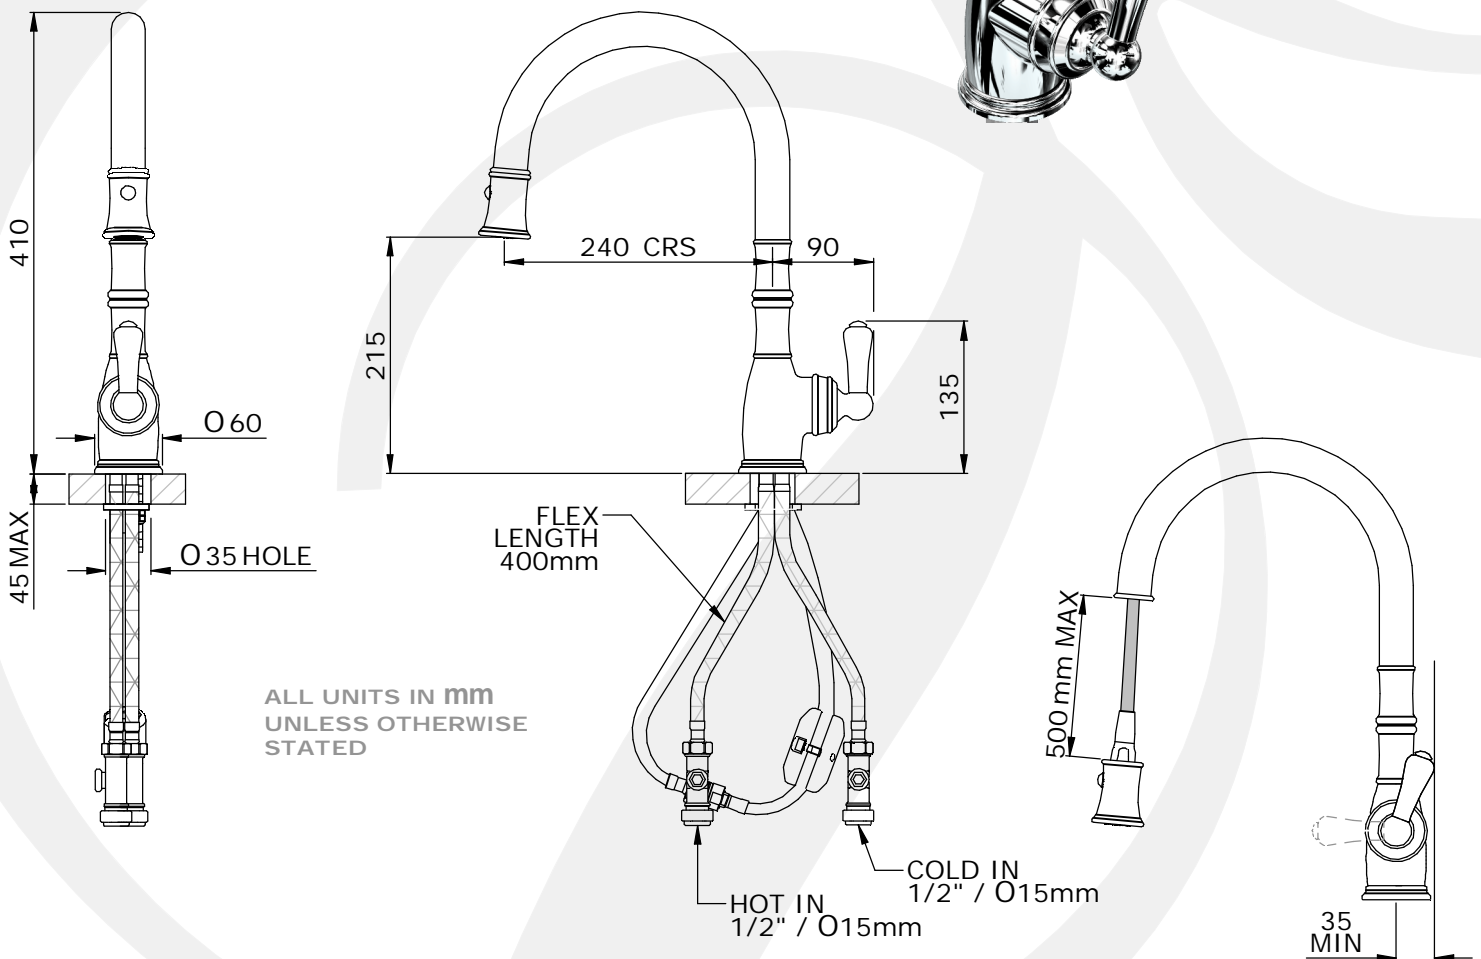

• SPECIFICATION •

• 4744 - Aquitaine Single Lever Mixer with Pull Down

- Handcrafted in the UK
- Ceramic disc flow control
- Retractable pull down metal handspray
- Dual spray with automatic lock
- Easy clean spray nozzles
- Automatic reset diverter function
- Flexible connectors for easier installation
- Aerated single flow spout
- Supplied with 15mm double check valves
- Ideally installed in equal pressure systems

Available Finishes:

- Chrome
- Nickel
- Pewter
- Polished Brass
- Satin Brass
- Aged Brass
- Gold
- English Bronze

- Temp Range:
Min 1°C / 34°F
Max 5°C / 75°F

- Recommended Working Pressure:
Min 1bar / 15psi
Max 5bar / 75psi

- Packed Weight:
4.2kg

Available Options:

- 6.6L/min regulated spout (Prefix AR.)
- Matching soap dispensers

Flow Rates:

- 1 Bar: 3.3 L/Min
- 2 Bar: 5.0 L/Min
- 3 Bar: 6.5 L/Min