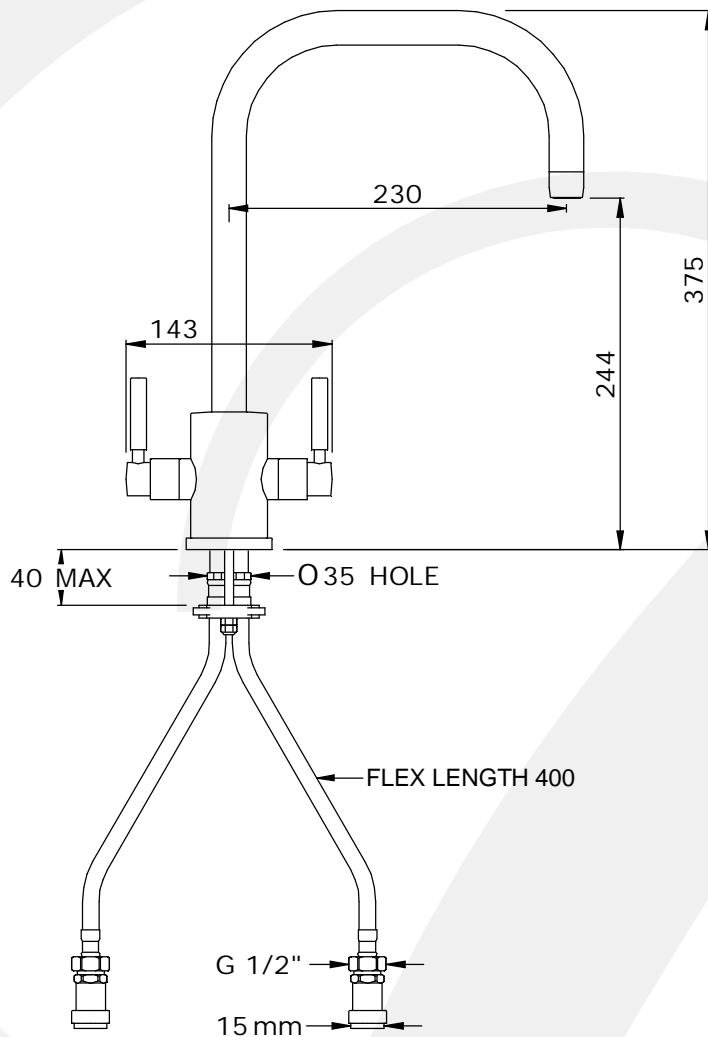

## • 4214 - ORBIO MONOBLOC SINK MIXER U SPOUT WITH LEVER HANDLES

- Handcrafted in the UK
- 1/4 turn ceramic disc flow control
- Vernier insert for accurate handle alignment
- Unique handle construction with integral bearing ring
- Flexible connectors for easier installation
- Single flow spout
- Supplied with 15mm check valves
- Ideally installed in equal pressure systems

ALL UNITS IN mm  
UNLESS OTHERWISE  
STATED

### Available Options:

- 5.7L/min regulated spout (Prefix AR.)
- Rinse version
- Matching soap dispenser
- C Spout version