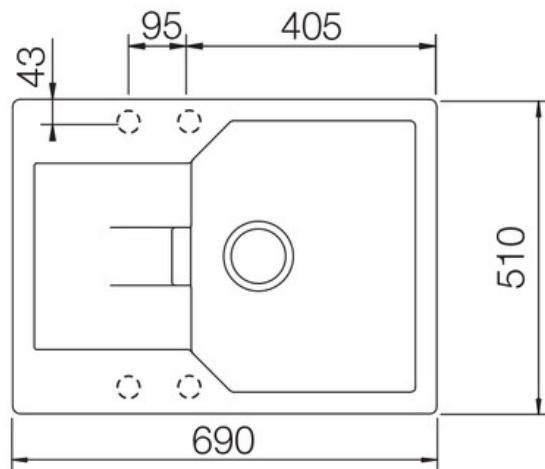

MAYON IGNEOUS/GRANITE INSET SINK

MAY690AS/

Technical Drawing

Date of download: April 22, 2021

AGA Rangemaster continuously seeks improvements in specification, design and production of products and thus, alterations take place periodically. Whilst every effort is made to produce up to date resources, the information included here is intended as a guide. Always refer to the installation instructions when fitting, installation work should be completed by a professional tradesman.