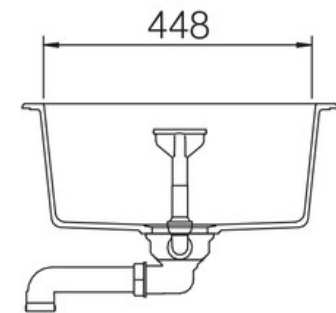

MAYON IGNEOUS/GRANITE INSET SINK

MAY690AS/

Technical Drawing

Date of download: April 22, 2021

AGA Rangemaster continuously seeks improvements in specification, design and production of products and thus, alterations take place periodically. Whilst every effort is made to produce up to date resources, the information included here is intended as a guide. Always refer to the installation instructions when fitting, installation work should be completed by a professional tradesman.