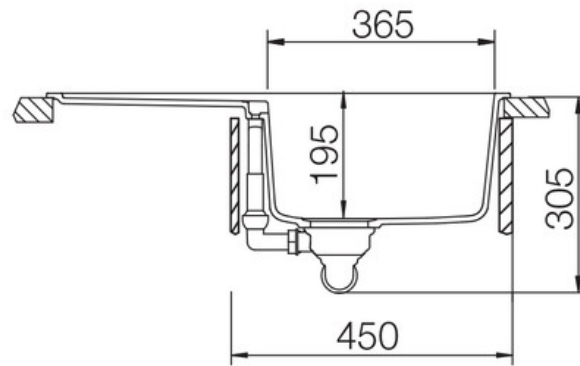

MAYON IGNEOUS/GRANITE INSET SINK

MAY690AS/

Technical Drawing

Date of download: April 22, 2021

AGA Rangemaster continuously seeks improvements in specification, design and production of products and thus, alterations take place periodically. Whilst every effort is made to produce up to date resources, the information included here is intended as a guide. Always refer to the installation instructions when fitting, installation work should be completed by a professional tradesman.