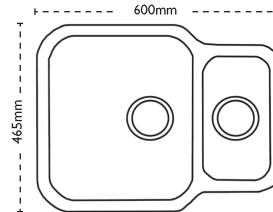

### Sink Details

<b>Material:</b>	Stainless Steel
<b>Sink Range:</b>	Zeta
<b>Min Cabinet Size:</b>	600mm
<b>Colour:</b>	Polished

### Unit Dimensions

<b>Left to Right:</b>	600mm
<b>Front to Back:</b>	465mm

### Bowl Dimensions

<b>Left to Right:</b>	360mm
<b>Front to Back:</b>	420mm
<b>Height:</b>	180mm

### Second Bowl Dimensions

<b>Left to Right:</b>	170mm
-----------------------	-------

**Front to Back:** 320mm

**Height:** 130mm