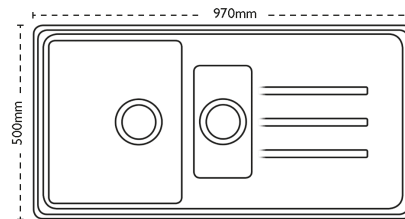

CARRON
P H O E N I X

Debut 150 | 114.0201.155

The Debut range offers a modern touch to a classic design, with soft drainer grooves and gentle corners, this sink offers all the functionality you would expect from a Carron Granite sink. Available in three models and each complemented by a range of accessories. Debut is a hard-working addition to your kitchen. Shown with Henley Chrome Tap.

Sink Details

Material:	Granite
Sink Range:	Debut
Min Cabinet Size:	600mm
Colour:	Polar White

Unit Dimensions

Left to Right:	970mm
Front to Back:	500mm

Bowl Dimensions

Left to Right:	340mm
Front to Back:	420mm
Height:	200mm

Second Bowl Dimensions