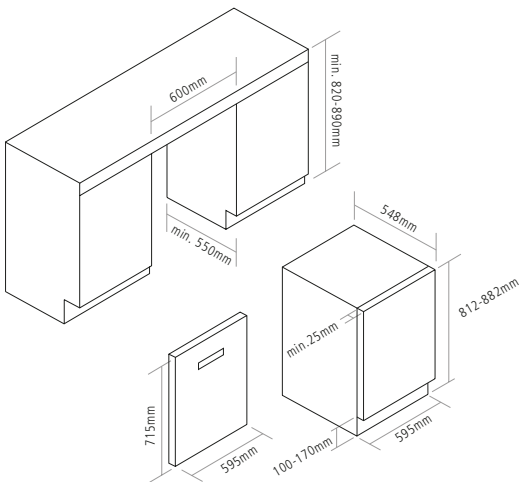

## BUILT-UNDER LARDER FRIDGE WITH ICE BOX

### DIMENSIONS

### DIMENSIONS

↔ w:595mm