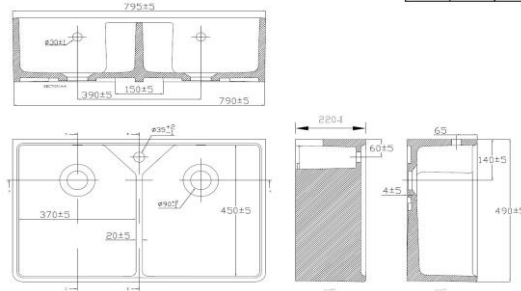

Product Specification Sheet

UK Product Code	Dublin DB Ceramic sink
Cross Reference Code	5774C003-7205

Specification

Description	Double Belfast Ceramic Sink
Colour	White
Finish	Glazed ceramic
No. Of Bowls	2
Fitting Methods	Undermount & freestanding options
Waste Kit Included	2 Waste Kits included for each bowl
Clips & Seals Included	Not needed
Waste Specifications	90mm BSW
Overflow	
Tap Hole Cover	N/A
Tap Hole Size	35 mm
Warranty	10 years manufacturing on ceramic / 1 year parts warranty (Waste kit & overflow)
Template	No
Sink Dimensions (mm)	795 x 490
Bowl Dimensions (mm)	370 x 450 + 370 x 450
Cut Out Size (mm)	
Product Weight (kg)	37.6 kg
Packed Weight (kg)	40.6 kg
Packed Dimensions (mm)	
Corner Radius	
Pallet Qty	8 pieces per pallet