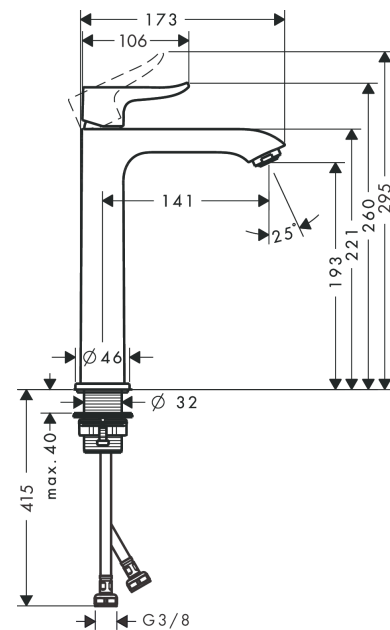

Metris

Single lever basin mixer 200 without waste

Surfaces: **chrome** Art. no. : **31185000**

Description

product features

- ComfortZone 200 provides space for greater freedom of movement
- free-standing installation
- spout 141 mm long
- normal spray
- Flow rate (at 3 bar): 5 l/min
- Min. operating pressure: 1 bar
- Max. operating pressure: 10 bar
- ceramic cartridge
- QuickClean technology for easy limescale removal

Article Details

Price excl. VAT

£ 283.33

Technology

Certificates

kiwa

Product image

Scale drawing