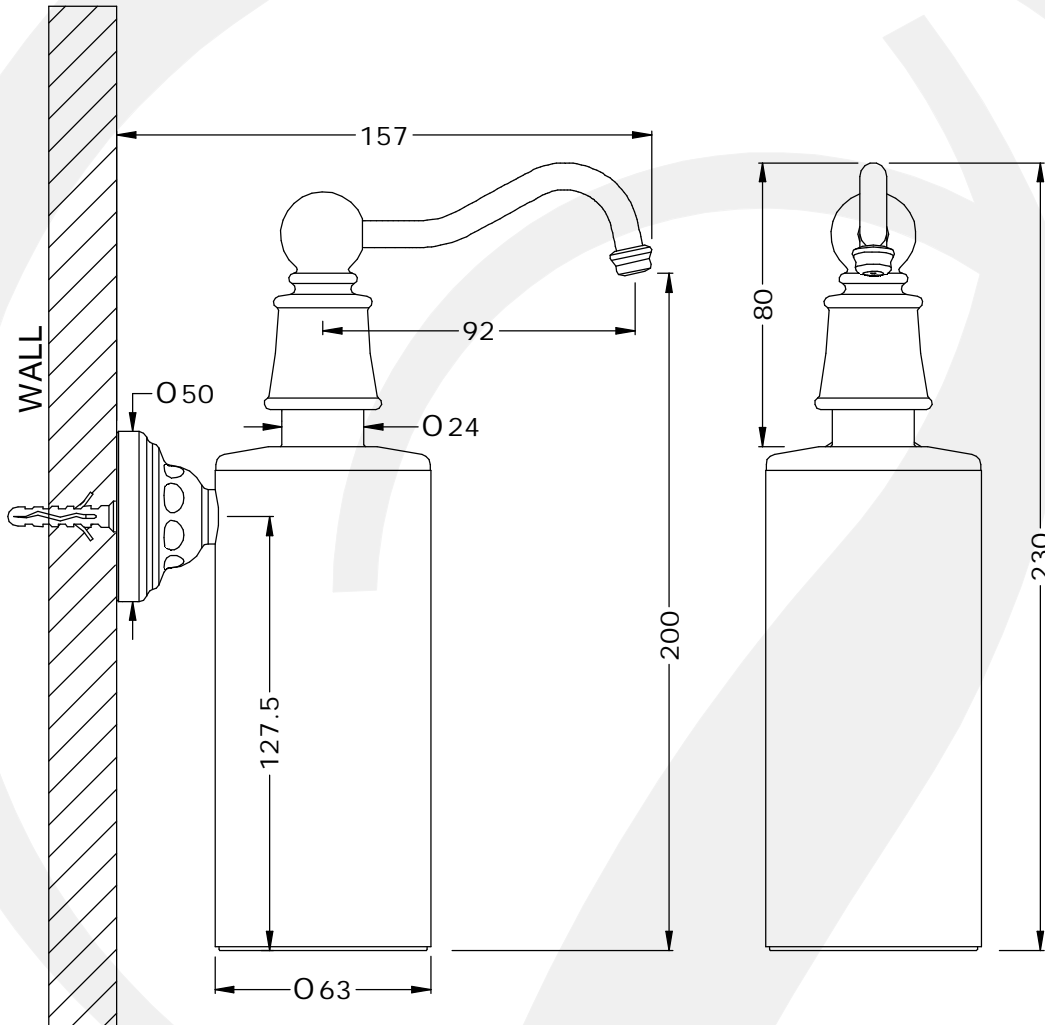

## • 6673 - COUNTRY SOAP DISPENSER WALL MOUNTED

- Smooth pump action dispenser
- Easy top fill option
- Soap dispenser bottle capacity 250ml
- Robust UK made pump mechanism
- Optional fitted security screw on soap dispenser head

ALL UNITS IN mm  
UNLESS OTHERWISE  
STATED