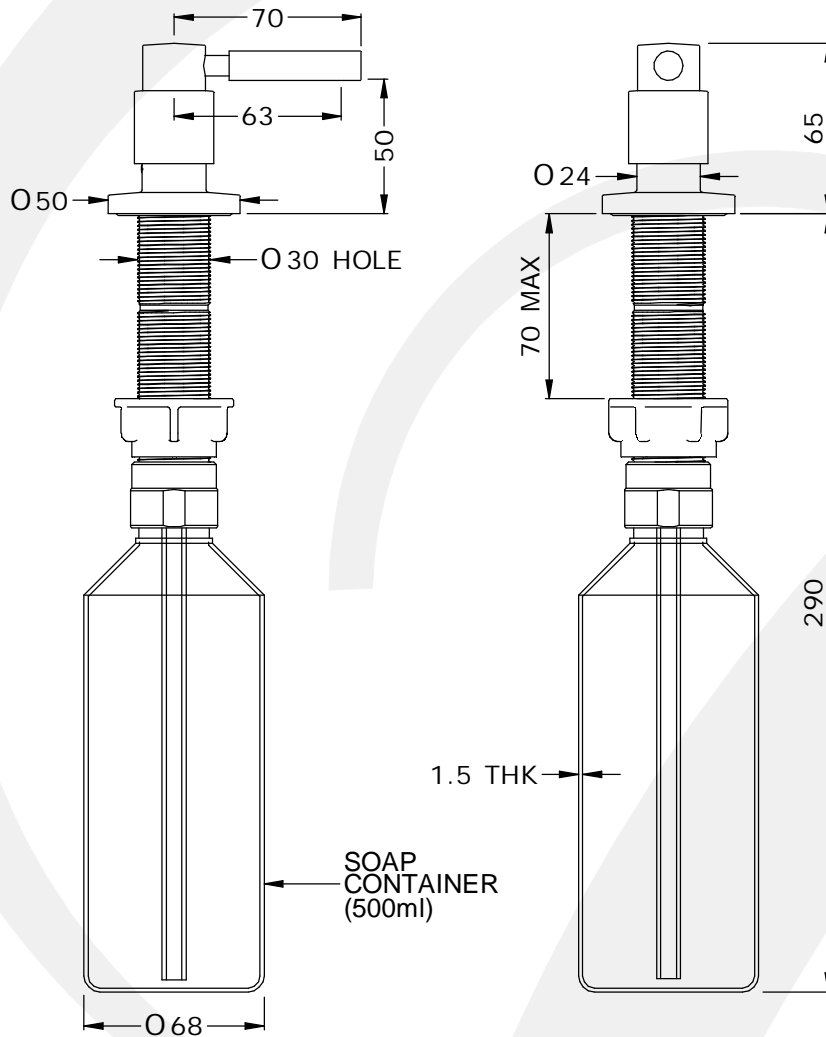

• SPECIFICATION •

• 6395 - ORBIO SOAP DISPENSER DECK MOUNTED

- Designed for easy installation
- Smooth pump action dispenser
- Easy top fill option or undermount refill
- Soap dispenser bottle capacity 500ml
- Robust UK made pump mechanism
- Optional fitted security screw on soap dispenser head

ALL UNITS IN mm
UNLESS OTHERWISE
STATED

Available Finishes:

- Chrome
- Nickel
- Pewter
- Polished Brass
- Satin Brass
- Aged Brass
- Gold
- English Bronze

Packed Weight:
2.2 kg