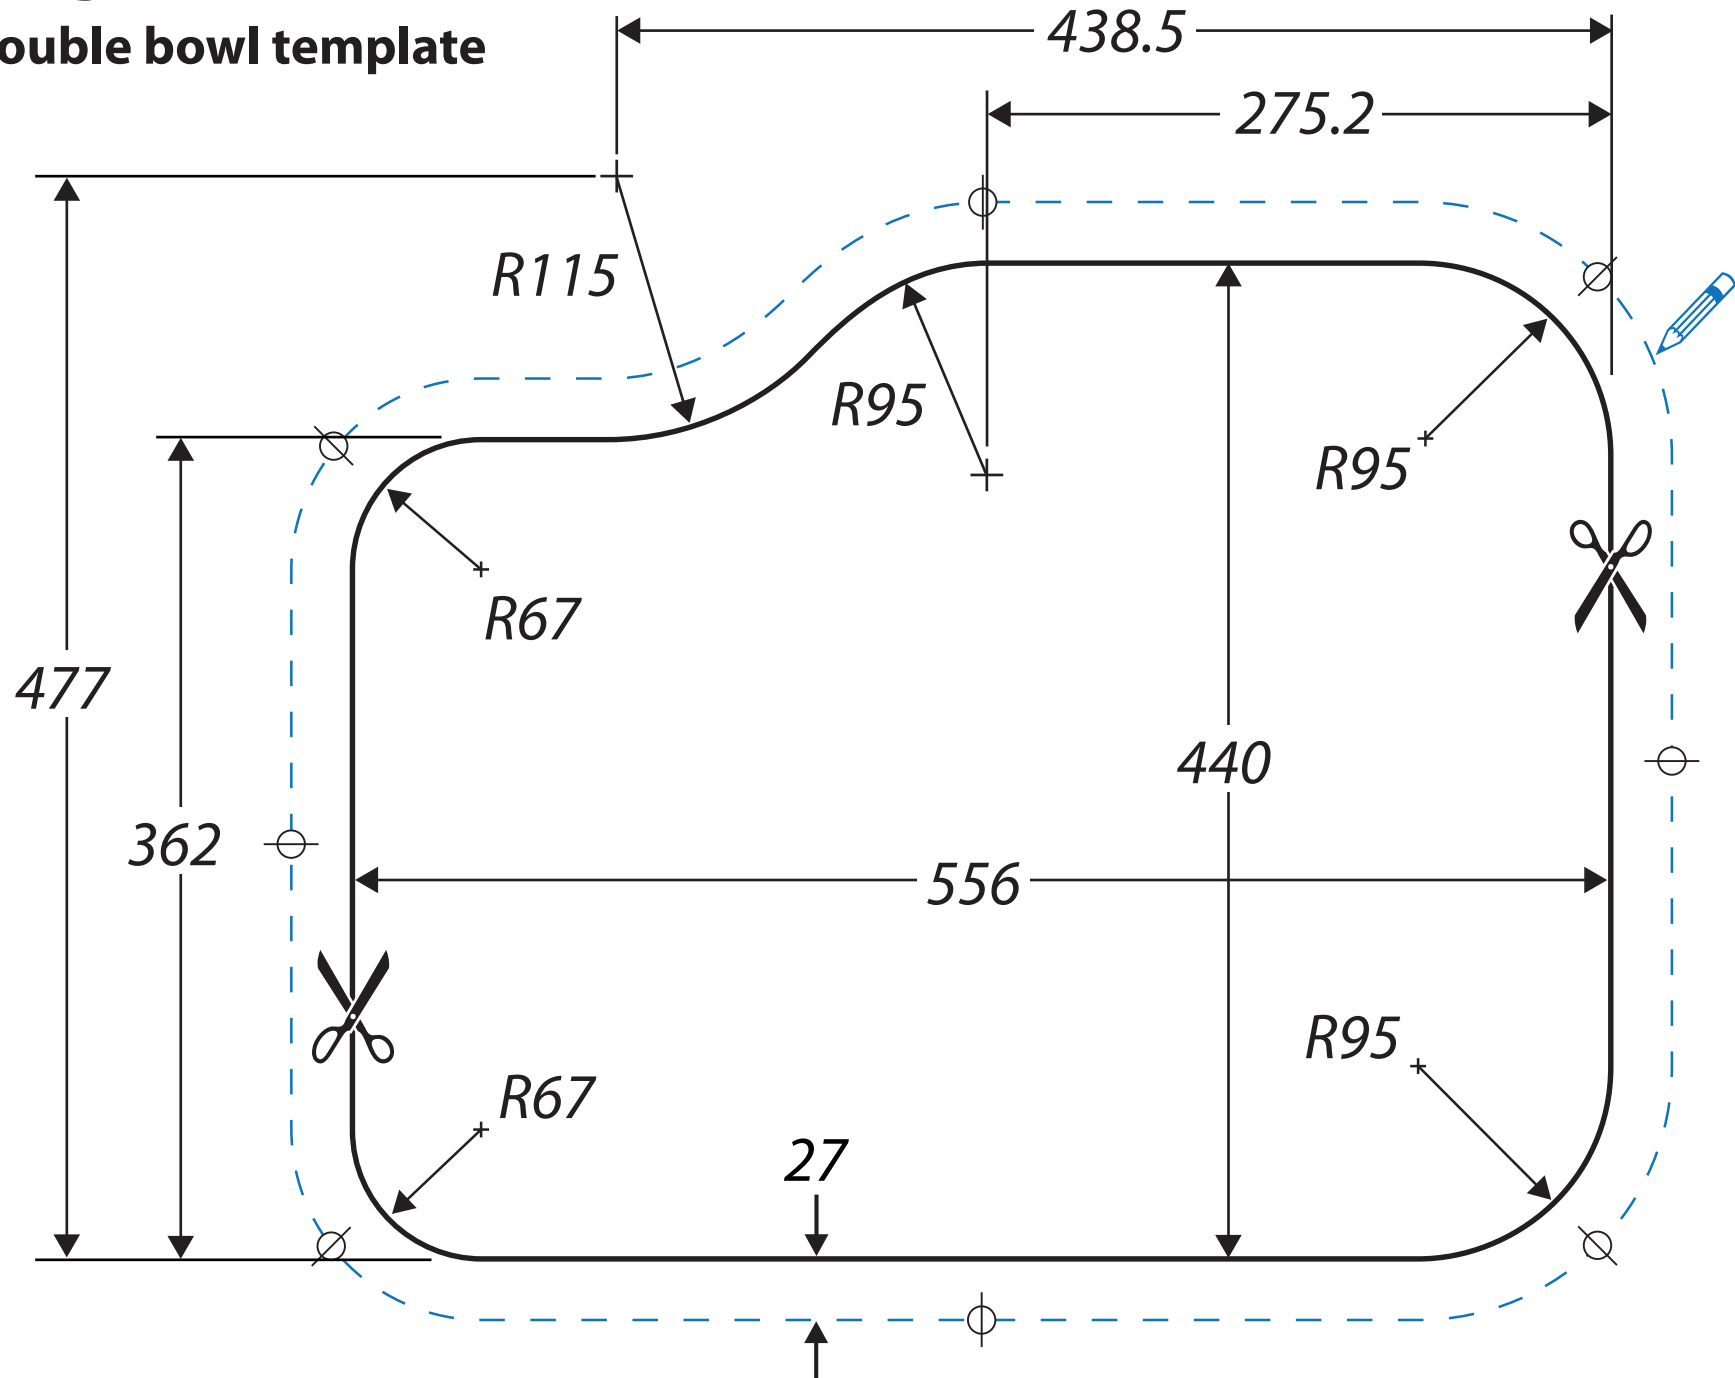

UB3515L

Atlantic double bowl template

All dimensions in millimetres