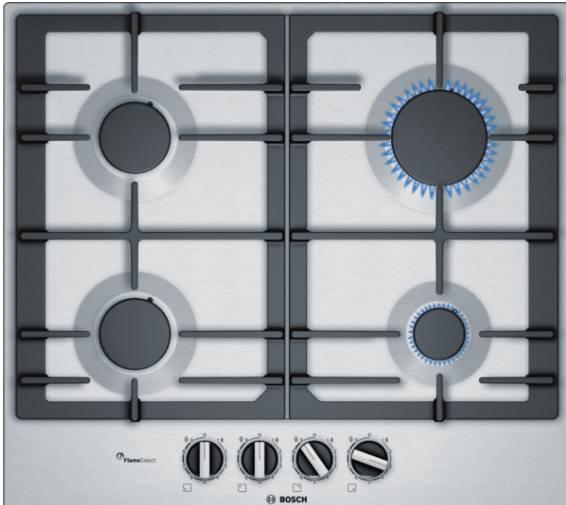

**Serie | 6, Gas hob, 60 cm, Stainless steel
PCP6A5B90**

The stainless-steel gas hob with FlameSelect: achieve perfect cooking results thanks to nine precisely defined power levels.

- **FlameSelect:** for a precise adjustment of the flame in nine defined levels.
- **Continuous cast-iron pan support:** for high firmness and stability of cookware.
- **Sword knobs:** for an ergonomic control.
- **Surface colour:** Stainless steel

Technical Data

Product name/family :	gas hob w integrated controls
Construction type :	Built-in
Energy input :	Gas
Total number of positions that can be used at the same time :	4
Required niche size for installation (HxWxD) :	45 x 560-562 x 480-492
Width of the product (mm) :	582
Dimensions of the product (mm) :	45 x 582 x 520
Dimensions of the packed product (HxWxD) (mm) :	141 x 651 x 578
Net weight (kg) :	10.631
Gross weight (kg) :	12.0
Residual heat indicator :	without
Location of control panel :	Hob front
Basic surface material :	Stainless steel
Color of surface :	Stainless steel
Color of frame :	Stainless steel
Approval certificates :	CE, Eurasian, Morocco
Length of electrical supply cord (cm) :	100
EAN code :	4242002837468
Electrical connection rating (W) :	1
Gas connection rating (W) :	7500
Current (A) :	3
Voltage (V) :	220-240
Frequency (Hz) :	50; 60

Serie | 6, Gas hob, 60 cm, Stainless steel PCP6A5B90

**The stainless-steel gas hob with
FlameSelect: achieve perfect cooking results
thanks to nine precisely defined power
levels.**

Design

- Stainless steel

Special features

- FlameSelect
- Design co-ordinated control dials
- Ignition via control dials
- Cast iron pan supports

Power and size:

- 4 gas burners:
- Left rear: Standard burner 1.75 KW
- Right rear: high-speed burner 3 KW
- Left front: standard burner 1.75 KW
- Right front: economy burner 1 KW