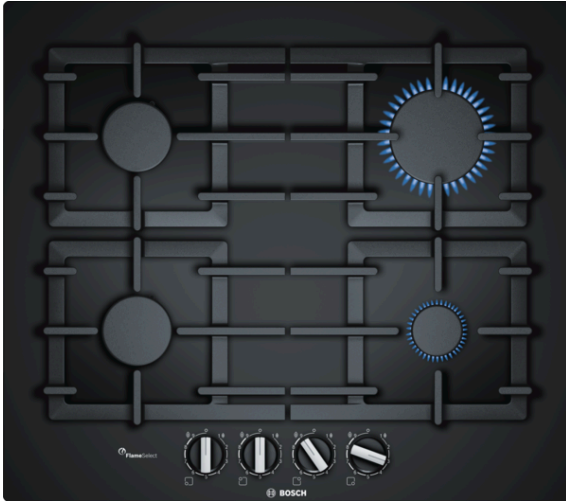

**Serie | 6, Gas hob, 60 cm, Black
PPP6A6B90**

**The tempered-glass gas hob with
FlameSelect: achieve perfect cooking
results thanks to nine precisely defined
power levels.**

- **FlameSelect:** for a precise adjustment of the flame in nine defined levels.
- **Standard and semi-flush built-in option:** choose between flush or surface mounted installation.
- **Tempered-glass surface:** elegant design and easy cleaning.
- **Continuous cast-iron pan support:** for high firmness and stability of cookware.
- **Sword knobs:** for an ergonomic control.

Technical Data

Product name/family :	gas hob w integrated controls
Construction type :	Built-in
Energy input :	Gas
Total number of positions that can be used at the same time :	4
Required niche size for installation (HxWxD) :	45 x 560-562 x 480-492
Width of the product (mm) :	590
Dimensions of the product (mm) :	45 x 590 x 520
Dimensions of the packed product (HxWxD) (mm) :	141 x 651 x 578
Net weight (kg) :	15.306
Gross weight (kg) :	16.0
Residual heat indicator :	without
Location of control panel :	Hob front
Basic surface material :	Hard Glass
Color of surface :	Black
Color of frame :	Black
Length of electrical supply cord (cm) :	100
EAN code :	4242002801933
Electrical connection rating (W) :	1
Gas connection rating (W) :	7500
Current (A) :	3
Voltage (V) :	220-240
Frequency (Hz) :	60; 50

Serie | 6, Gas hob, 60 cm, Black PPP6A6B90

**The tempered-glass gas hob with
FlameSelect: achieve perfect cooking results
thanks to nine precisely defined power
levels.**

Design

- Black Tempered glass
- frameless design

Special features

- FlameSelect
- Design co-ordinated control dials
- Ignition via control dials
- Cast iron pan supports with rubber feet

Power and size:

- 4 gas burners:
- Left rear: Standard burner 1.75 KW
- Right rear: high-speed burner 3 KW
- Left front: standard burner 1.75 KW
- Right front: economy burner 1 KW