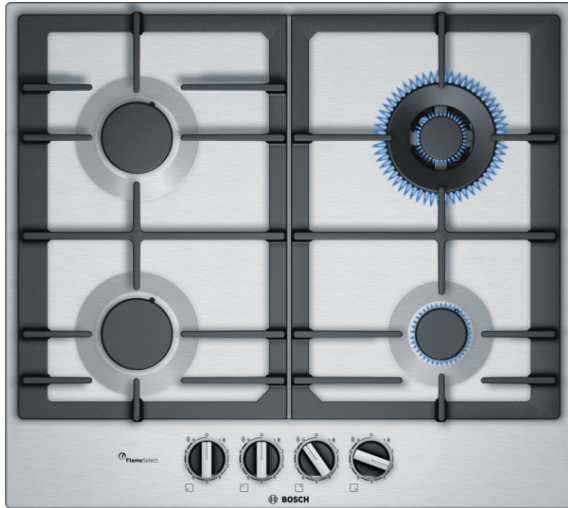

**Serie | 6, Gas hob, 60 cm, Stainless steel  
PCH6A5B90**

**The stainless-steel gas hob with FlameSelect: achieve perfect cooking results thanks to nine precisely defined power levels.**

- **FlameSelect:** for a precise adjustment of the flame in nine defined levels.
- **Wok burner:** powerful cooking at up to 3,3 kW.
- **Continuous cast-iron pan support:** for high firmness and stability of cookware.
- **Sword knobs:** for an ergonomic control.
- **Surface colour:** stainless steel

**Technical Data**

Product name/family :	gas hob w integrated controls
Construction type :	Built-in
Energy input :	Gas
Total number of positions that can be used at the same time :	4
Required niche size for installation (HxWxD) :	45 x 560-562 x 480-492
Width of the product (mm) :	582
Dimensions of the product (mm) :	45 x 582 x 520
Dimensions of the packed product (HxWxD) (mm) :	141 x 651 x 578
Net weight (kg) :	11.123
Gross weight (kg) :	12.0
Residual heat indicator :	without
Location of control panel :	Hob front
Basic surface material :	Stainless steel
Color of surface :	Stainless steel
Color of frame :	Stainless steel
Approval certificates :	CE
Length of electrical supply cord (cm) :	100
EAN code :	4242002839592
Electrical connection rating (W) :	1
Gas connection rating (W) :	8000
Current (A) :	3
Voltage (V) :	220-240
Frequency (Hz) :	60; 50

## Serie | 6, Gas hob, 60 cm, Stainless steel PCH6A5B90

**The stainless-steel gas hob with  
FlameSelect: achieve perfect cooking results  
thanks to nine precisely defined power  
levels.**

---

### **Special features**

- FlameSelect
- Design co-ordinated control dials
- Ignition via control dials
- cast iron pan supports