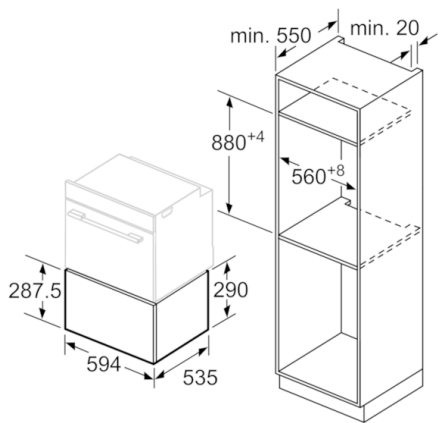

**Serie | 8, Built-in warming drawer, 29 cm
BID630NS1B**

measurements in mm