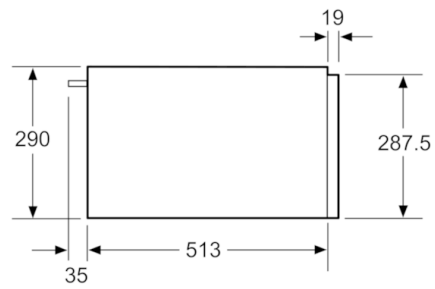

measurements in mm

Ovens with an appliance height of 595 mm can be installed above a warming drawer. An intermediate floor is not required.