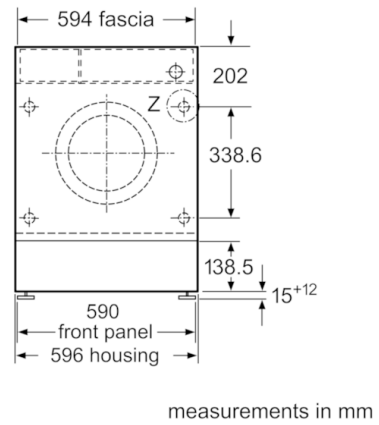

Technical Data

Construction type :	Built-in
Height of removable worktop (mm) :	820
Dimensions of the product (mm) :	818 x 596 x 544
Net weight (kg) :	72.537
Connection rating (W) :	2300
Current (A) :	10
Voltage (V) :	220-240
Frequency (Hz) :	50
Approval certificates :	CE, VDE
Length of electrical supply cord (cm) :	210
Washing performance class :	A
Door hinge :	Left
Wheels :	No
EAN code :	4242002958644
Capacity cotton (kg) - NEW (2010/30/EC) :	8.0
Energy efficiency class (2010/30/EC) :	A+++
Energy consumption annual (kWh/annum) - NEW (2010/30/EC) :	157.00
Power consumption in off-mode (W) - NEW (2010/30/EC) :	0.12
Power consumption in left-on mode - NEW (2010/30/EC) :	0.50
Water consumption annual (l/annum) - NEW (2010/30/EC) :	9900
Spin drying performance class :	B
Maximum spin speed (rpm) - NEW (2010/30/EC) :	1355
Average washing time cotton 40C (partial load) - NEW (2010/30/EC) :	255
Average washing time cotton 60C (full load) (min) - NEW (2010/30/EC) :	270
Average washing time cotton 60C (partial load) - NEW (2010/30/EC) :	270
Noise level washing (dB(A) re 1 pW) :	41
Noise level spinning (dB(A) re 1 pW) :	67
Installation type :	Full-integrated

Technical Information

- Continuous automatic load adjustment system
- Dimensions (H X W X D): 81.8 x 59.6 x 54.4 cm
- Furniture door is reversible
- adjustable base height: 15 cm
- adjustable base depth: 6.5 cm
- Height adjustment with cardanDrive

Z detail

measurements in mm