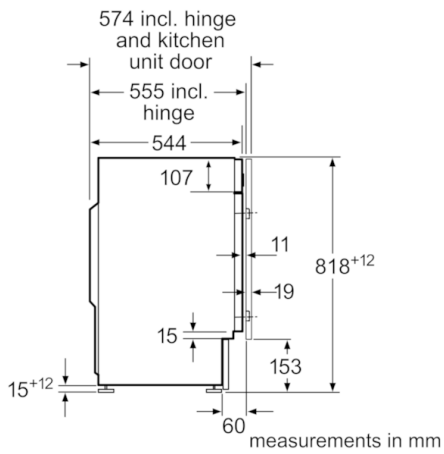

Technical Data

Construction type :	Built-in
Height of removable worktop (mm) :	820
Dimensions of the product (mm) :	818 x 596 x 544
Net weight (kg) :	72.537
Connection rating (W) :	2300
Current (A) :	10
Voltage (V) :	220-240
Frequency (Hz) :	50
Approval certificates :	CE, VDE
Length of electrical supply cord (cm) :	210
Washing performance class :	A
Door hinge :	Left
Wheels :	No
EAN code :	4242002958644
Capacity cotton (kg) - NEW (2010/30/EC) :	8.0
Energy efficiency class (2010/30/EC) :	A+++
Energy consumption annual (kWh/annum) - NEW (2010/30/EC) :	157.00
Power consumption in off-mode (W) - NEW (2010/30/EC) :	0.12
Power consumption in left-on mode - NEW (2010/30/EC) :	0.50
Water consumption annual (l/annum) - NEW (2010/30/EC) :	9900
Spin drying performance class :	B
Maximum spin speed (rpm) - NEW (2010/30/EC) :	1355
Average washing time cotton 40C (partial load) - NEW (2010/30/EC) :	255
Average washing time cotton 60C (full load) (min) - NEW (2010/30/EC) :	270
Average washing time cotton 60C (partial load) - NEW (2010/30/EC) :	270
Noise level washing (dB(A) re 1 pW) :	41
Noise level spinning (dB(A) re 1 pW) :	67
Installation type :	Full-integrated

Technical Information

- Continuous automatic load adjustment system
- Dimensions (H X W X D): 81.8 x 59.6 x 54.4 cm
- Furniture door is reversible
- adjustable base height: 15 cm
- adjustable base depth: 6.5 cm
- Height adjustment with cardanDrive

Z detail

measurements in mm