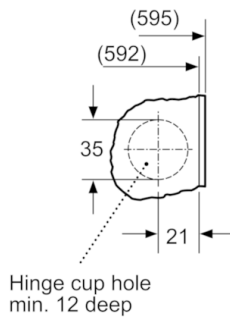

Technical Data

Construction type :	Built-in
Height of removable worktop (mm) :	820
Dimensions of the product (mm) :	818 x 596 x 544
Net weight (kg) :	72.537
Connection rating (W) :	2300
Current (A) :	10
Voltage (V) :	220-240
Frequency (Hz) :	50
Approval certificates :	CE, VDE
Length of electrical supply cord (cm) :	210
Washing performance class :	A
Door hinge :	Left
Wheels :	No
EAN code :	4242002958644
Capacity cotton (kg) - NEW (2010/30/EC) :	8.0
Energy efficiency class (2010/30/EC) :	A+++
Energy consumption annual (kWh/annum) - NEW (2010/30/EC) :	157.00
Power consumption in off-mode (W) - NEW (2010/30/EC) :	0.12
Power consumption in left-on mode - NEW (2010/30/EC) :	0.50
Water consumption annual (l/annum) - NEW (2010/30/EC) :	9900
Spin drying performance class :	B
Maximum spin speed (rpm) - NEW (2010/30/EC) :	1355
Average washing time cotton 40C (partial load) - NEW (2010/30/EC) :	255
Average washing time cotton 60C (full load) (min) - NEW (2010/30/EC) :	270
Average washing time cotton 60C (partial load) - NEW (2010/30/EC) :	270
Noise level washing (dB(A) re 1 pW) :	41
Noise level spinning (dB(A) re 1 pW) :	67
Installation type :	Full-integrated

Technical Information

- Continuous automatic load adjustment system
- Dimensions (H X W X D): 81.8 x 59.6 x 54.4 cm
- Furniture door is reversible
- adjustable base height: 15 cm
- adjustable base depth: 6.5 cm
- Height adjustment with cardanDrive

Z detail

measurements in mm