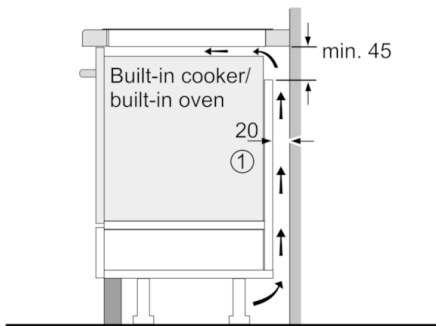

**Serie | 8, Induction hob, 80 cm, Black
PXY875KW1E**

①
Ventilation gap must
be present

All measurements in mm