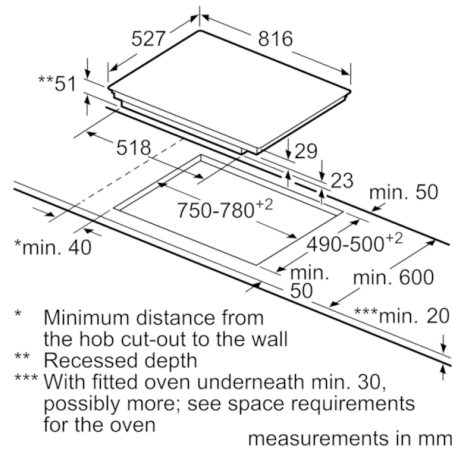

Technical Data

Product name/family :	Cooking zone ceramic
Construction type :	Built-in
Energy input :	Electric
Total number of positions that can be used at the same time :	4
Required niche size for installation (HxWxD) :	51 x 750-780 x 490-500
Width of the product (mm) :	816
Dimensions of the product (mm) :	51 x 816 x 527
Dimensions of the packed product (HxWxD) (mm) :	126 x 953 x 603
Net weight (kg) :	17.403
Gross weight (kg) :	19.0
Residual heat indicator :	Separate
Location of control panel :	Hob front
Color of surface :	Alu, brushed, Black
Color of frame :	Alu, brushed
Approval certificates :	AENOR, CE
Length of electrical supply cord (cm) :	110
EAN code :	4242002949147
Electrical connection rating (W) :	7400
Voltage (V) :	220-240
Frequency (Hz) :	50; 60

Power and size:

- Cooking zones: 1 x Ø 400 mmx230 mm, 3.3 KW (max. Power levels 3.7 KW) Induction or 2 x Ø 200 mm, 2.2 KW (max. Power levels 3.7 KW) Induction; 1 x Ø 400 mmx230 mm, 3.3 KW (max. Power levels 3.7 KW) Induction or 2 x Ø 200 mm, 2.2 KW (max. Power levels 3.7 KW) Induction
- Min. worktop thickness: 30 mm

①
Ventilation gap must
be present

All measurements in mm

* Minimum distance from
the hob cut-out to the wall
** Recessed depth
*** With fitted oven underneath min. 30,
possibly more; see space requirements
for the oven

measurements in mm

Measurements in mm

Measurements
in mm