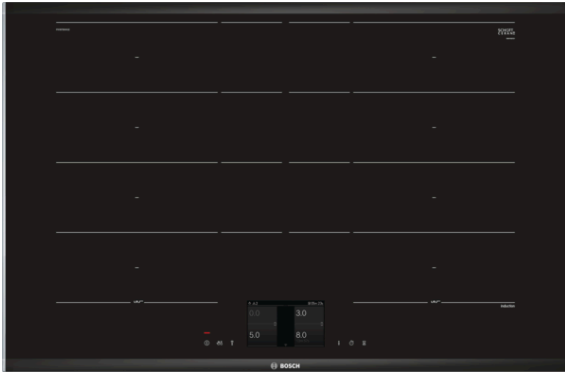

Serie | 8, Induction hob, 80 cm, Black PXY875KW1E

Included accessories

1 x adjustment strip 750 - 780 mm

Optional accessories

HEZ390011 : Stainless Steel roaster with glas lid
 HEZ390012 : Steaming Rack for Stainless Steel roaste
 HEZ390042 : Set of 3 pots and 1 pan
 HEZ39050 : Wireless temperature sensor for cooktop
 HEZ390512 : Teppan Yaki (large)
 HEZ390522 : Griddle Plate
 HEZ394301 : Connecting strip

Technical Data

Product name/family :	Cooking zone ceramic
Construction type :	Built-in
Energy input :	Electric
Total number of positions that can be used at the same time :	4
Required niche size for installation (HxWxD) :	51 x 750-780 x 490-500
Width of the product (mm) :	816
Dimensions of the product (mm) :	51 x 816 x 527
Dimensions of the packed product (HxWxD) (mm) :	126 x 953 x 603
Net weight (kg) :	17.403
Gross weight (kg) :	19.0
Residual heat indicator :	Separate
Location of control panel :	Hob front
Color of surface :	Alu, brushed, Black
Color of frame :	Alu, brushed
Approval certificates :	AENOR, CE
Length of electrical supply cord (cm) :	110
EAN code :	4242002949147
Electrical connection rating (W) :	7400
Voltage (V) :	220-240
Frequency (Hz) :	50; 60