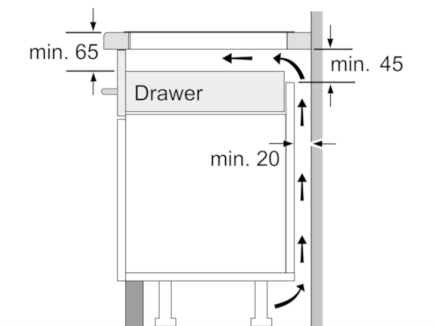

Measurements in mm