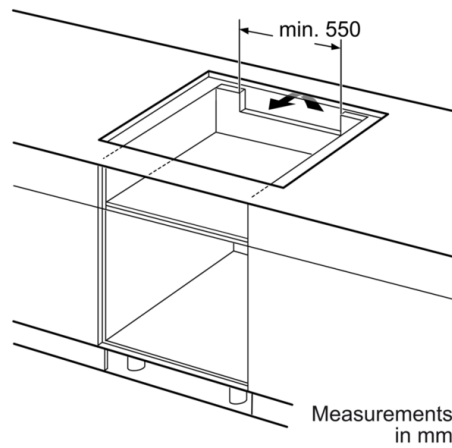

Technical Data

Product name/family :	Cooking zone ceramic
Construction type :	Built-in
Energy input :	Electric
Total number of positions that can be used at the same time :	4
Required niche size for installation (HxWxD) :	51 x 750-780 x 490-500
Width of the product (mm) :	816
Dimensions of the product (mm) :	51 x 816 x 527
Dimensions of the packed product (HxWxD) (mm) :	126 x 953 x 603
Net weight (kg) :	17.403
Gross weight (kg) :	19.0
Residual heat indicator :	Separate
Location of control panel :	Hob front
Color of surface :	Alu, brushed, Black
Color of frame :	Alu, brushed
Approval certificates :	AENOR, CE
Length of electrical supply cord (cm) :	110
EAN code :	4242002949147
Electrical connection rating (W) :	7400
Voltage (V) :	220-240
Frequency (Hz) :	50; 60

Power and size:

- Cooking zones: 1 x Ø 400 mmx230 mm, 3.3 KW (max. Power levels 3.7 KW) Induction or 2 x Ø 200 mm, 2.2 KW (max. Power levels 3.7 KW) Induction; 1 x Ø 400 mmx230 mm, 3.3 KW (max. Power levels 3.7 KW) Induction or 2 x Ø 200 mm, 2.2 KW (max. Power levels 3.7 KW) Induction
- Min. worktop thickness: 30 mm

①
Ventilation gap must
be present

All measurements in mm

* Minimum distance from
the hob cut-out to the wall
** Recessed depth
*** With fitted oven underneath min. 30,
possibly more; see space requirements
for the oven

measurements in mm

Measurements in mm

Measurements
in mm