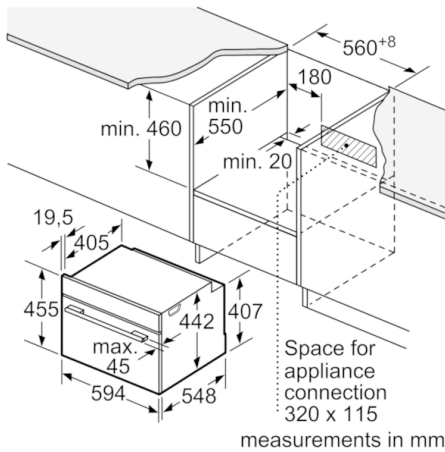

Serie | 8, Built-in compact oven with microwave function, Black CMG656BB6B