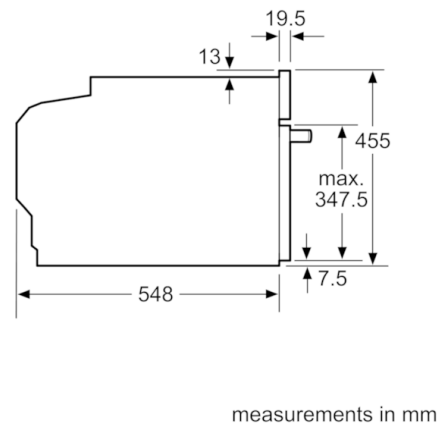

Serie | 8, Built-in compact oven with microwave function, Black CMG656BB6B