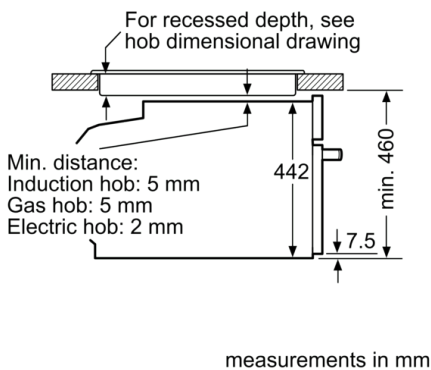

Installation with a hob.