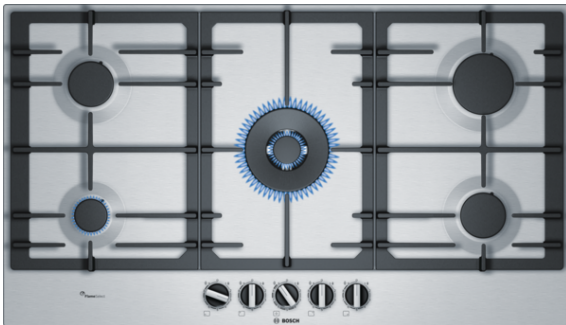

**Serie | 6, Gas hob, 90 cm, Stainless steel
PCR9A5B90**

The stainless-steel gas hob with FlameSelect: achieve perfect cooking results thanks to nine precisely defined power levels.

- **FlameSelect:** for a precise adjustment of the flame in nine defined levels.
- **Dual wok burner:** dual flame system for very powerful cooking at up to 5 kW.
- **Continuous cast-iron pan support:** for high firmness and stability of cookware.
- **Sword knobs:** for an ergonomic control.
- **Surface colour:** stainless steel

Technical Data

Product name/family :	gas hob w integrated controls
Construction type :	Built-in
Energy input :	Gas
Total number of positions that can be used at the same time :	5
Required niche size for installation (HxWxD) :	45 x 850-852 x 490-502
Width of the product (mm) :	915
Dimensions of the product (mm) :	45 x 915 x 520
Dimensions of the packed product (HxWxD) (mm) :	165 x 1116 x 659
Net weight (kg) :	15.521
Gross weight (kg) :	18.0
Residual heat indicator :	without
Location of control panel :	Hob front
Basic surface material :	Stainless steel
Color of surface :	Stainless steel
Color of frame :	Stainless steel
Approval certificates :	CE, Morocco
Length of electrical supply cord (cm) :	150
EAN code :	4242002802787
Electrical connection rating (W) :	1
Gas connection rating (W) :	12500
Current (A) :	3
Voltage (V) :	220-240
Frequency (Hz) :	60; 50

Serie | 6, Gas hob, 90 cm, Stainless steel PCR9A5B90

**The stainless-steel gas hob with
FlameSelect: achieve perfect cooking results
thanks to nine precisely defined power
levels.**

Design

- Stainless steel

Special features

- FlameSelect
- Design co-ordinated control dials
- Ignition via control dials
- Cast iron pan supports

Power and size:

- 5 gas burners:
- 1 dual control wok burner
- 4 gas + wok (center DUAL)
- Left rear: Standard burner 1.75 KW
- Right rear: high-speed burner 3 KW
- Center: wok burner 5 KW
- Left front: economy burner 1 kW
- Right front: standard burner 1.75 KW