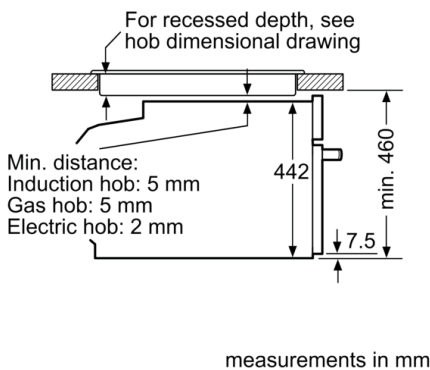

Installation with a hob.