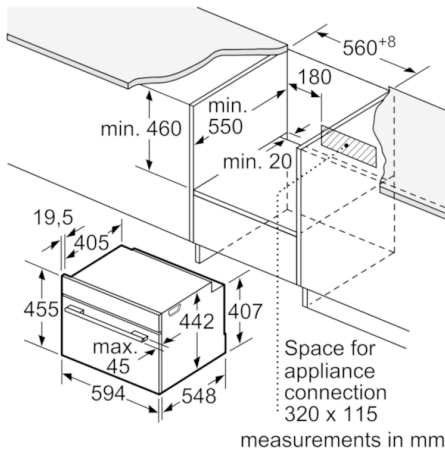

Serie | 8, Built-in compact oven with microwave function, Black CMG633BB1B