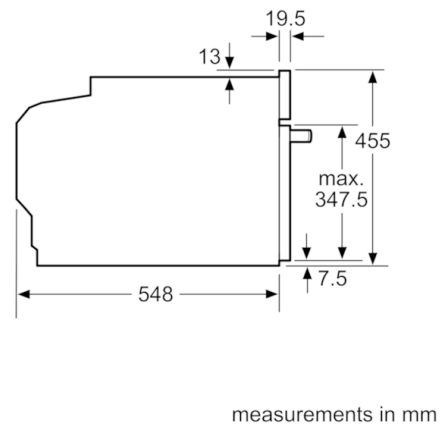

Serie | 8, Built-in compact oven with microwave function, Black CMG633BB1B