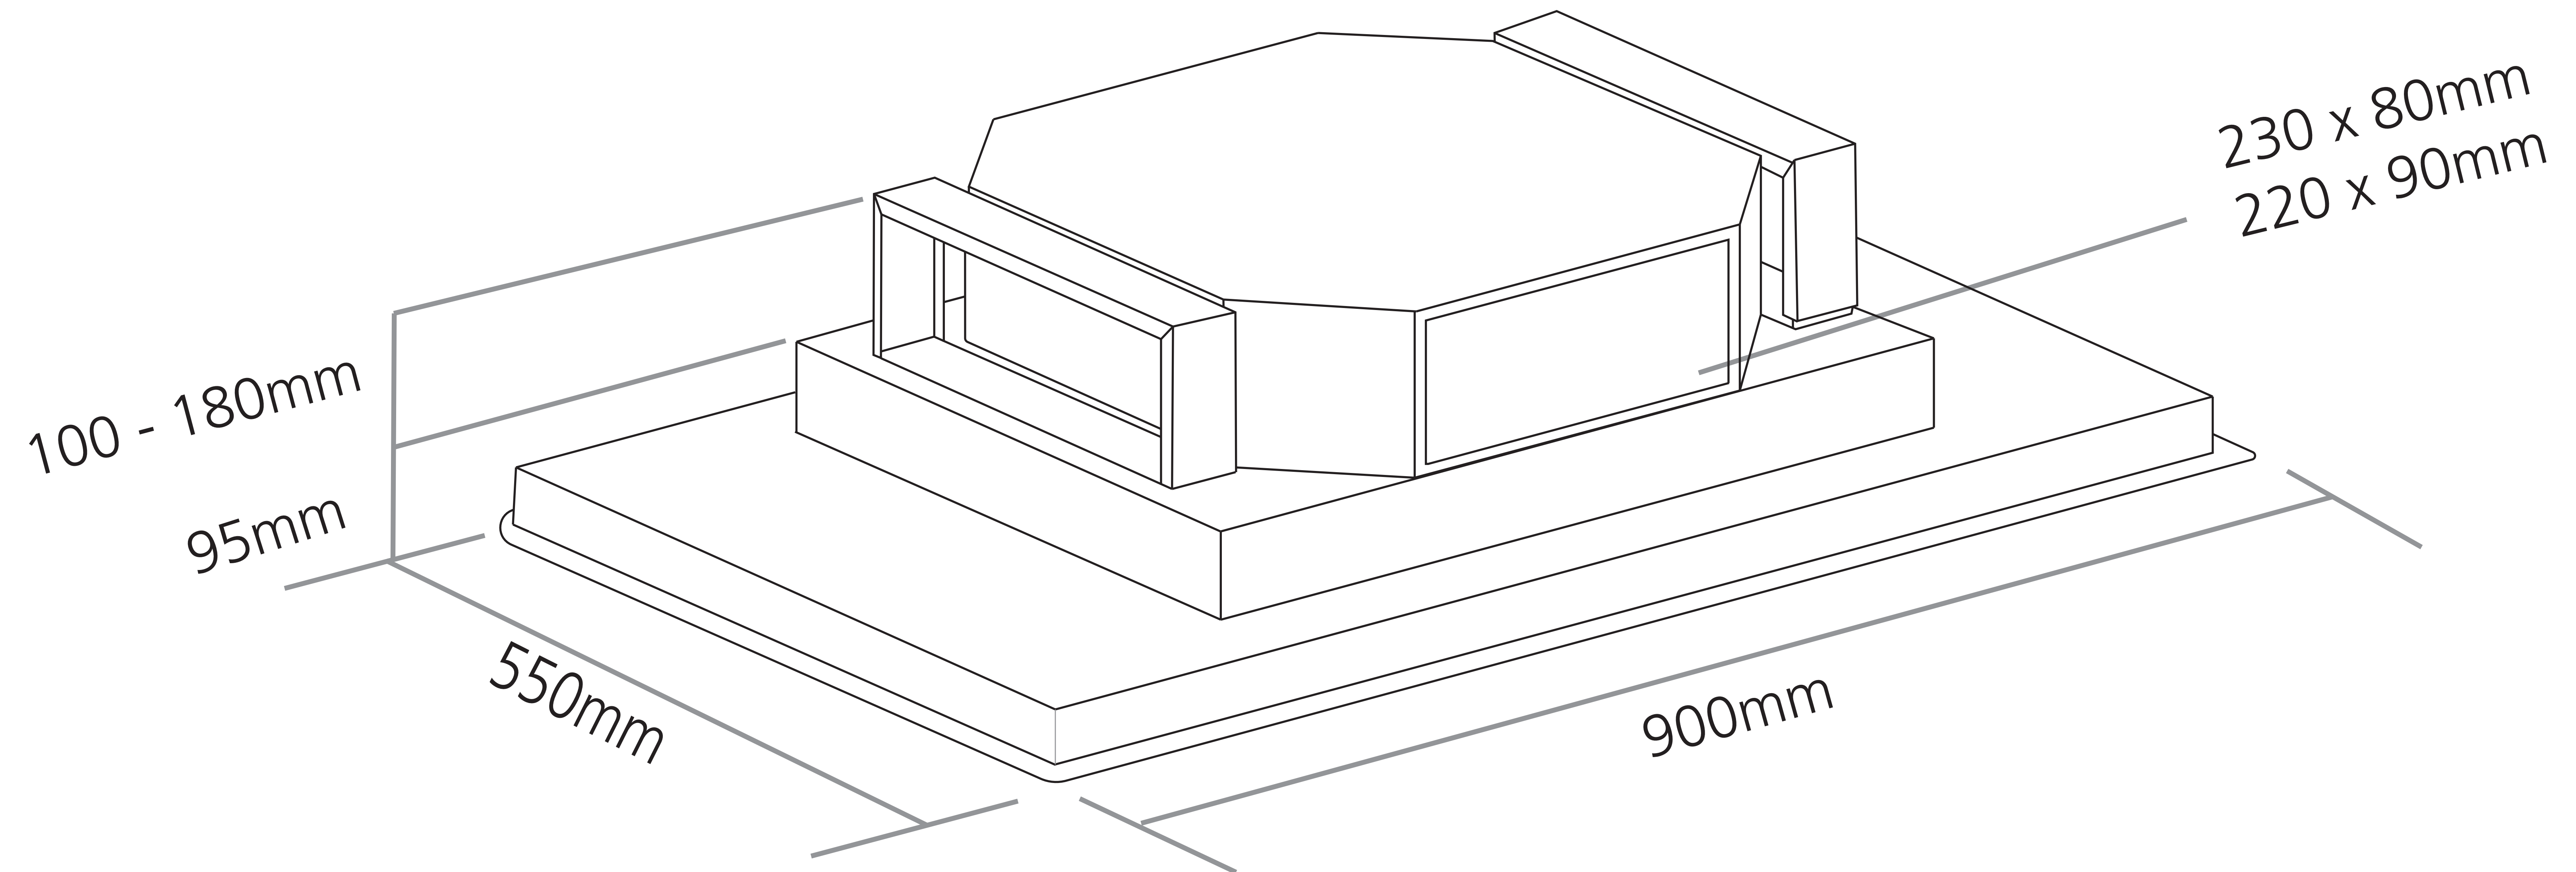

Dimensions

For the installation, create a false ceiling with a niche of 865mm for 515mm whose minimum height to be reached is 200 mm