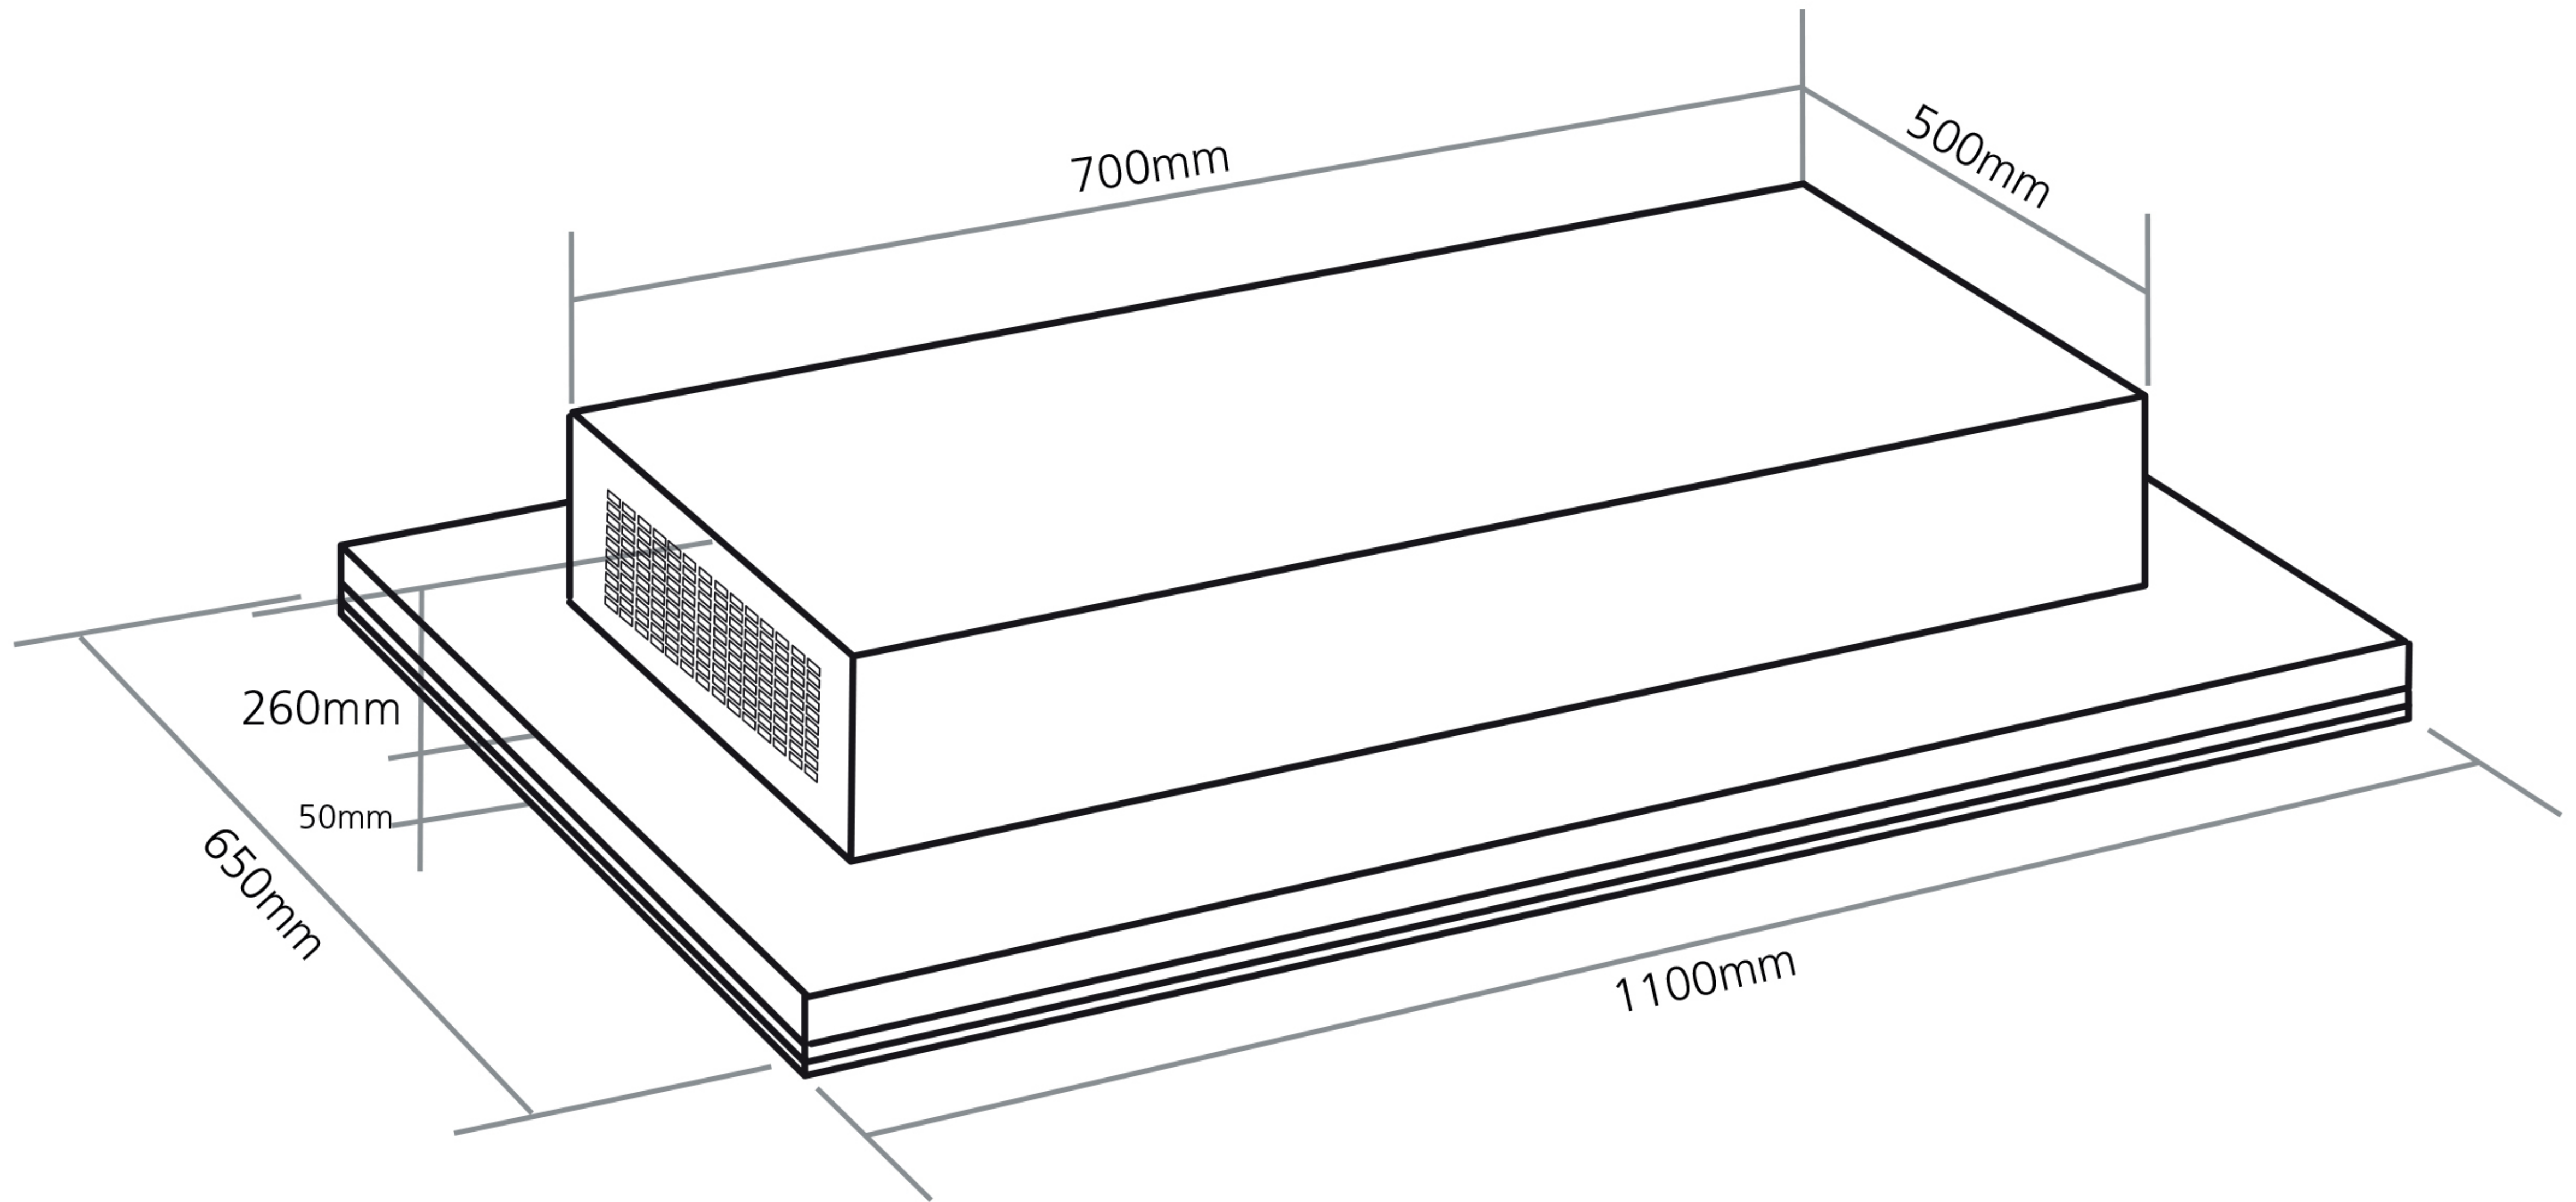

Dimensions

Minimum build in depth 215mm