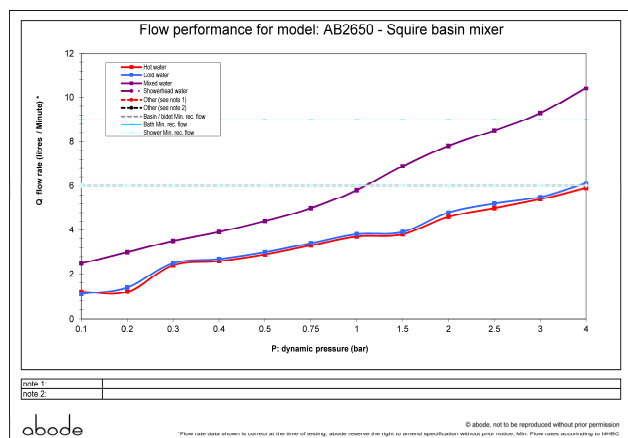

Packaged properties:

Box length (mm): 190 Box depth(mm): 100
Box width(mm): 170 Boxed weight (Kg): 1.2

Includes pop up waste?: No

Additional comments:

Stream reach 250mm from centre at minimum pressure

Product dimensions:

- **Product mounted where:** Surface
- **Recommended hole size:** 35 mm
- **Overall Height / projection:** 174 mm
- **Exit reach:** 124 mm
- **Exit height:** 94 mm
- **Base size:** 50 mm
- **Inlet centre distance(s):** N/A mm
- **Min. fitting depth required:** N/A mm
- **Max. surface depth:** 35 mm

Product flow characteristics:

- **Min / Max water pressure (bar):** 1.20* / 5.00
- **Part G max. mixed flow rate at 3 bar (l/m):** 9.45
- **Inlet connection type / length:** Flexible / 360 mm
- **Inlet (plumbing connection) / outlet size:** 1/2" F / M10
- **Product flow characteristics:** Single flow
Non return valve(s) supplied or position: no
- **Aerator type:** Flow straightener
- **Control valve type:** Single lever (35mm)
- **Includes output diverter?:**
- **Inlet meshed particle filters included:** N/A
- **Shower hose type / length:**