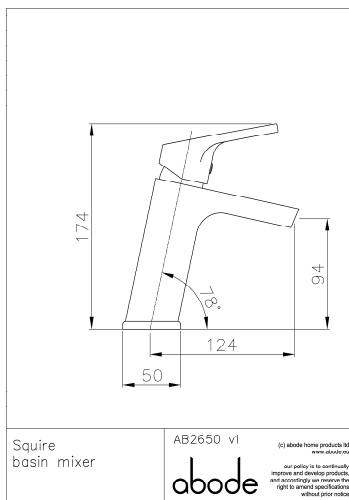

Packaged properties:

Box length (mm): 190 Box depth(mm): 100
Box width(mm): 170 Boxed weight (Kg): 1.2

Includes pop up waste?: No

Additional comments:

Stream reach 250mm from centre at minimum pressure

Product dimensions:

- **Product mounted where:** Surface
- **Recommended hole size:** 35 mm
- **Overall Height / projection:** 174 mm
- **Exit reach:** 124 mm
- **Exit height:** 94 mm
- **Base size:** 50 mm
- **Inlet centre distance(s):** N/A mm
- **Min. fitting depth required:** N/A mm
- **Max. surface depth:** 35 mm

Product flow characteristics:

- **Min / Max water pressure (bar):** 1.20* / 5.00
- **Part G max. mixed flow rate at 3 bar (l/m):** 9.45
- **Inlet connection type / length:** Flexible / 360 mm
- **Inlet (plumbing connection) / outlet size:** 1/2" F / M10
- **Product flow characteristics:** Single flow
Non return valve(s) supplied or position: no
- **Aerator type:** Flow straightener
- **Control valve type:** Single lever (35mm)
- **Includes output diverter?:**
- **Inlet meshed particle filters included:** N/A
- **Shower hose type / length:**