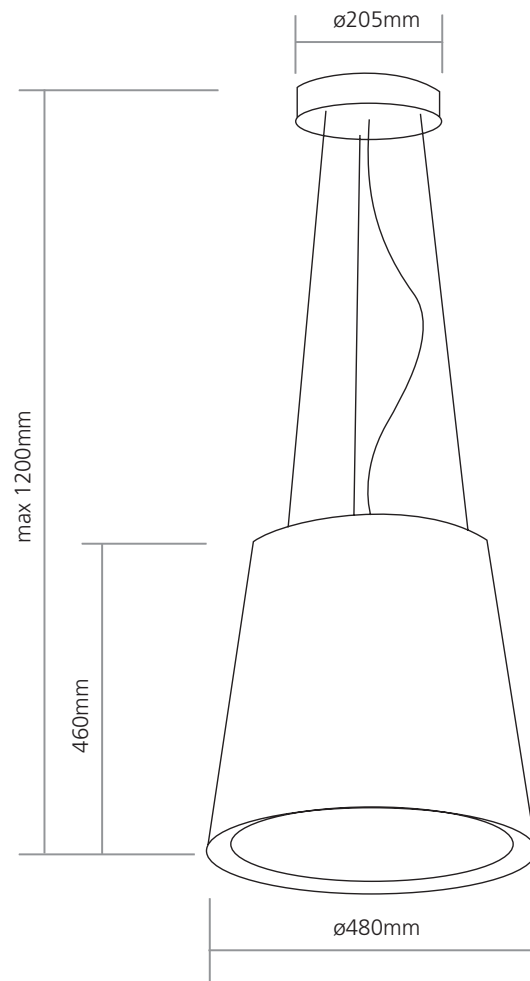

Product installation diagrams

Models:
ZALTO

All hoods to be installed min. 700mm from hob, providing hob output does not exceed 11kW
