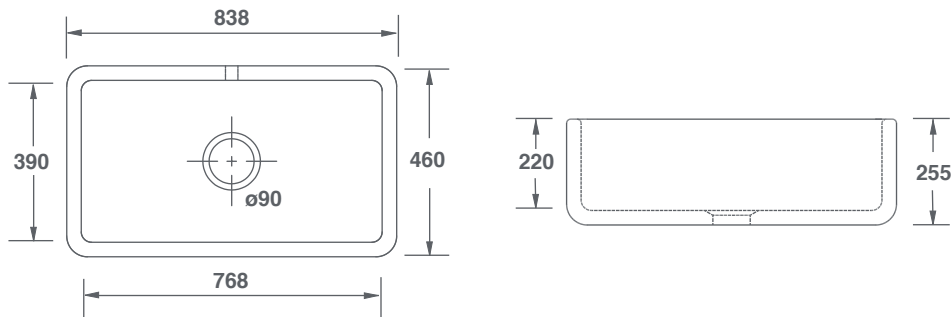

CONTEMPORARY COLLECTION

- BUTLER 900 -

FEATURES

Central 3½" waste outlet suitable for basket strainer or waste disposer. Round overflow. Lifetime warranty.

All our sinks come in a choice of white or biscuit.

Product	Code	Dimensions					
			W	D	H	Waste	Weight
Butler 900 White	SCBU900WH	(mm)	838	460	255	90	65kg
		(in)	33	18	10	3½	
Butler 900 Biscuit	SCBU900PN	(mm)	838	460	255	90	65kg
		(in)	33	18	10	3½	

Please note: All nominal dimensions in mm. Dimensions may vary by +/- 2% due to manufacturing process