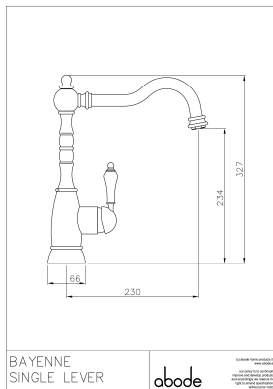

## Packaged properties:

**Box length (mm):** 605

**Box depth (mm):** 85

**Tap only weight (kg):** 3.04

**Box width (mm):** 320

**Units per outer:** 5

**Boxed weight (kg):** 3.84

## Product dimensions:

- **Overall Height / projection (mm):** 327
- **Exit reach (mm):** 230
- **Exit height (mm):** 234
- **Centre distance(s):** N/A

- **Base diameter(s) (mm):** 66
- **Recommended hole diameter (mm):** Ø 35
- **Max. surface depth (mm):** 60

- **Spout diameter (mm):** 20
- **Spout aerator size:** M24