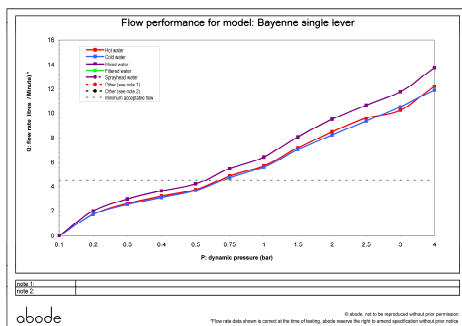

## Product dimensions:

- **Overall Height / projection (mm):** 327
- **Exit reach (mm):** 230
- **Exit height (mm):** 234
- **Centre distance(s):** N/A

- **Base diameter(s) (mm):** 66
- **Recommended hole diameter (mm):** Ø 35
- **Max. surface depth (mm):** 60

- **Spout diameter (mm):** 20
- **Spout aerator size:** M24

## Product flow characteristics:

- **Min / Max water pressure (bar):** 0.50 / 5.5
- **Recommended / Max water temperature:** 46°C / 70°C
- **Part G - Mixed flow rate at 3 bar (litres / min):** 11.77

- **Control valve type:** Single lever ceramic cartridge
- **Product flow characteristics:** Single flow
- **Non-return/Check valve(s):** Integral to H & C inlets