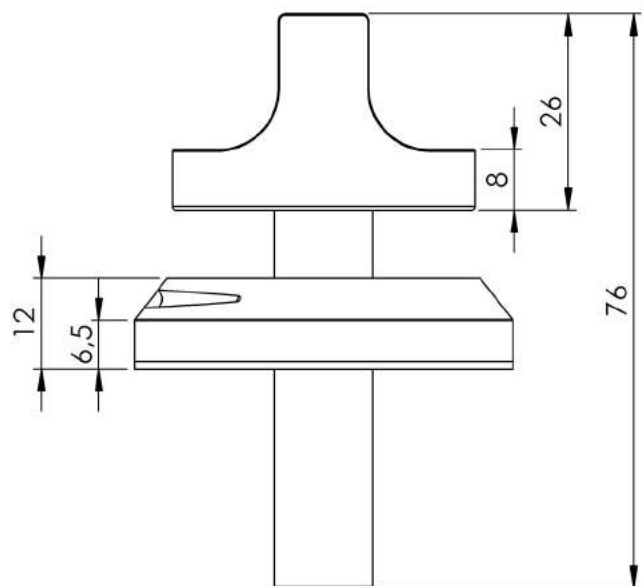

Reference Number	Component number	Description	Amount
1	30.08.205	Burner top 5kW brass	1
2	02.00.003	Alu. heat conductor for Air	1
3	13.00.001	Control knob + sealing scale	1
4	30.08.001	Wokring	1

# 30.08.205 - Burner top 5kW brass

**PITT**  
COOKING

Reference Number	Component number	Description	Material
1	10.00.003	Pan support PITT cooking 5kW	Enamelled cast iron
2	04.04.006	Flame spreader 5kW (shell)	Enamelled cast iron
3	04.04.105	Flame spreader 5kW (big ring)	Enamelled cast iron
4	04.02.205	Flame distributor 5kW	Brass
5	14.04.001	Buffer bolt with saw cut A2 M4x8	Stainless steel
6	11.00.005	Heat shield enameled 5kW	Enamelled steel
7	14.11.001	Conical fixation pin for pan support	Stainless steel
8	12.00.003	Silicone ring 5kW	Silicone

# 13.00.001 - Control knob + sealing scale

Reference Number	Component number	Description	Material
1	13.00.005	Control knob	Anodized aluminum & brass
2	13.00.003	Sealing scale	Anodized aluminum
3	18.03.001	Adhesive strip	-