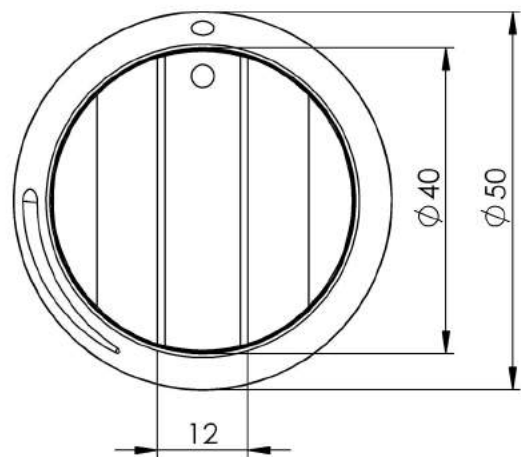

Reference Number	Component number	Description	Amount
1	30.08.205	Burner top 5kW brass	1
2	02.00.003	Alu. heat conductor for Air	1
3	13.00.001	Control knob + sealing scale	1
4	30.08.001	Wokring	1

# 30.08.205 - Burner top 5kW brass

**PITT**  
COOKING

Reference Number	Component number	Description	Material
1	10.00.003	Pan support PITT cooking 5kW	Enamelled cast iron
2	04.04.006	Flame spreader 5kW (shell)	Enamelled cast iron
3	04.04.105	Flame spreader 5kW (big ring)	Enamelled cast iron
4	04.02.205	Flame distributor 5kW	Brass
5	14.04.001	Buffer bolt with saw cut A2 M4x8	Stainless steel
6	11.00.005	Heat shield enameled 5kW	Enamelled steel
7	14.11.001	Conical fixation pin for pan support	Stainless steel
8	12.00.003	Silicone ring 5kW	Silicone

# 13.00.001 - Control knob + sealing scale

Reference Number	Component number	Description	Material
1	13.00.005	Control knob	Anodized aluminum & brass
2	13.00.003	Sealing scale	Anodized aluminum
3	18.03.001	Adhesive strip	-