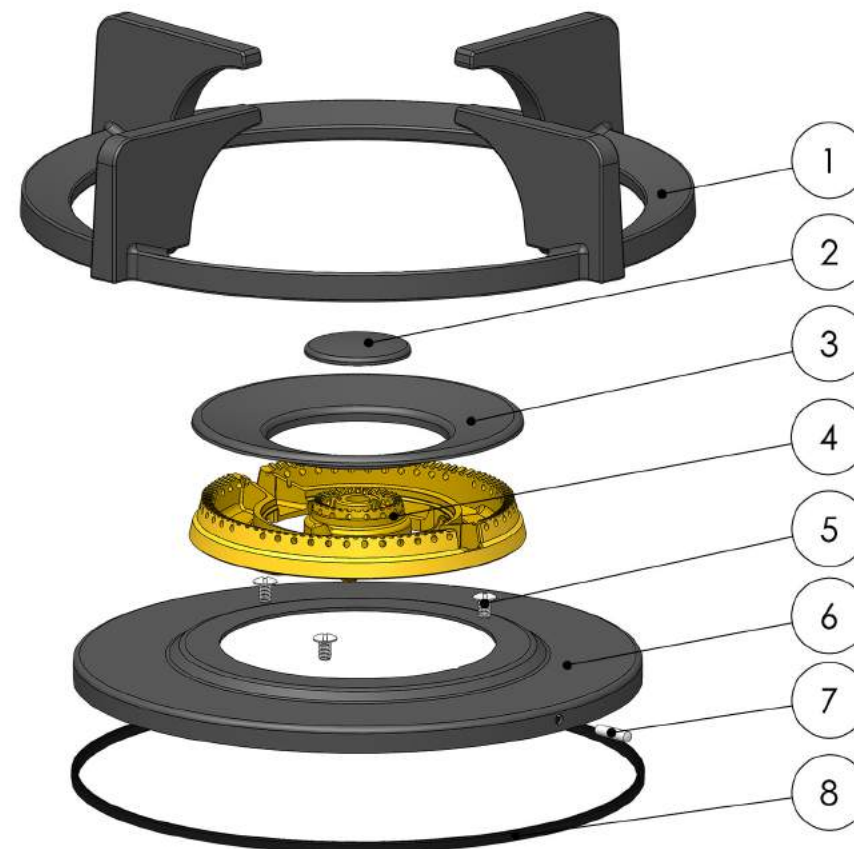

Reference Number	Component number	Description	Amount
1	30.08.205	Burner top 5kW brass	1
2	02.00.003	Alu. heat conductor for Air	1
3	13.00.001	Control knob + sealing scale	1
4	30.08.001	Wokring	1

# 30.08.205 - Burner top 5kW brass

**PITT**  
COOKING

Reference Number	Component number	Description	Material
1	10.00.003	Pan support PITT cooking 5kW	Enamelled cast iron
2	04.04.006	Flame spreader 5kW (shell)	Enamelled cast iron
3	04.04.105	Flame spreader 5kW (big ring)	Enamelled cast iron
4	04.02.205	Flame distributor 5kW	Brass
5	14.04.001	Buffer bolt with saw cut A2 M4x8	Stainless steel
6	11.00.005	Heat shield enameled 5kW	Enamelled steel
7	14.11.001	Conical fixation pin for pan support	Stainless steel
8	12.00.003	Silicone ring 5kW	Silicone

# 13.00.001 - Control knob + sealing scale

Reference Number	Component number	Description	Material
1	13.00.005	Control knob	Anodized aluminum & brass
2	13.00.003	Sealing scale	Anodized aluminum
3	18.03.001	Adhesive strip	-