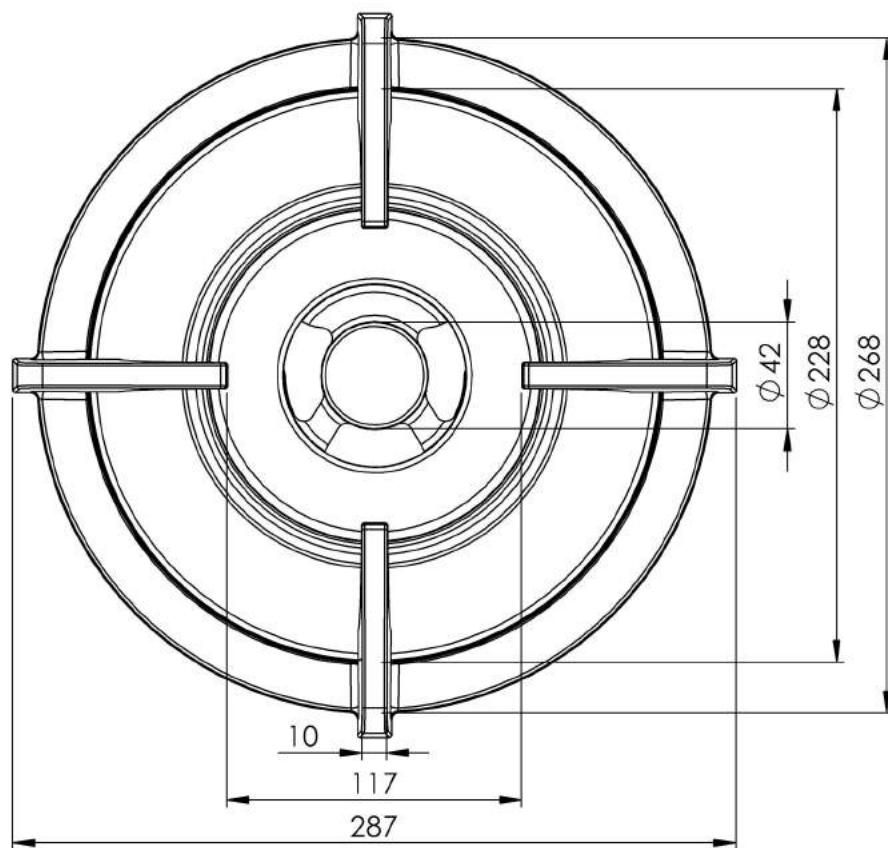

Reference Number	Component number	Description	Amount
1	30.08.205	Burner top 5kW brass	1
2	02.00.003	Alu. heat conductor for Air	1
3	13.00.001	Control knob + sealing scale	1
4	30.08.001	Wokring	1

# 30.08.205 - Burner top 5kW brass

**PITT**  
COOKING

Reference Number	Component number	Description	Material
1	10.00.003	Pan support PITT cooking 5kW	Enamelled cast iron
2	04.04.006	Flame spreader 5kW (shell)	Enamelled cast iron
3	04.04.105	Flame spreader 5kW (big ring)	Enamelled cast iron
4	04.02.205	Flame distributor 5kW	Brass
5	14.04.001	Buffer bolt with saw cut A2 M4x8	Stainless steel
6	11.00.005	Heat shield enameled 5kW	Enamelled steel
7	14.11.001	Conical fixation pin for pan support	Stainless steel
8	12.00.003	Silicone ring 5kW	Silicone

# 13.00.001 - Control knob + sealing scale

Reference Number	Component number	Description	Material
1	13.00.005	Control knob	Anodized aluminum & brass
2	13.00.003	Sealing scale	Anodized aluminum
3	18.03.001	Adhesive strip	-