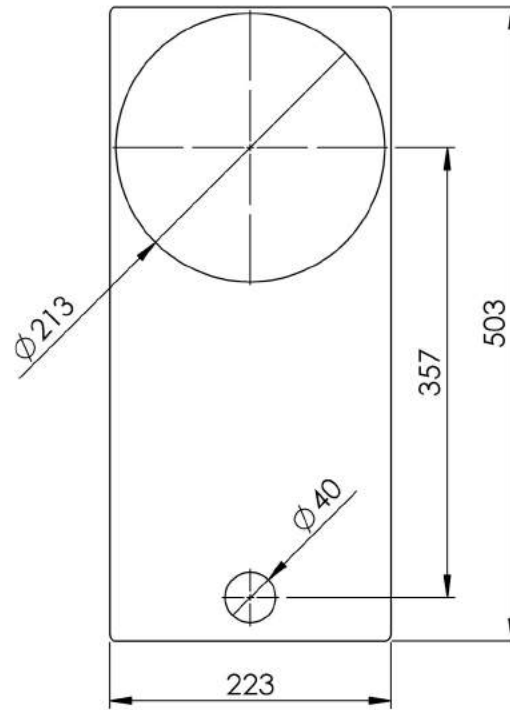

Reference Number	Component number	Description	Amount
1	30.08.205	Burner top 5kW brass	1
2	02.00.003	Alu. heat conductor for Air	1
3	13.00.001	Control knob + sealing scale	1
4	30.08.001	Wokring	1

# 30.08.205 - Burner top 5kW brass

**PITT**  
COOKING

Reference Number	Component number	Description	Material
1	10.00.003	Pan support PITT cooking 5kW	Enamelled cast iron
2	04.04.006	Flame spreader 5kW (shell)	Enamelled cast iron
3	04.04.105	Flame spreader 5kW (big ring)	Enamelled cast iron
4	04.02.205	Flame distributor 5kW	Brass
5	14.04.001	Buffer bolt with saw cut A2 M4x8	Stainless steel
6	11.00.005	Heat shield enameled 5kW	Enamelled steel
7	14.11.001	Conical fixation pin for pan support	Stainless steel
8	12.00.003	Silicone ring 5kW	Silicone

# 13.00.001 - Control knob + sealing scale

Reference Number	Component number	Description	Material
1	13.00.005	Control knob	Anodized aluminum & brass
2	13.00.003	Sealing scale	Anodized aluminum
3	18.03.001	Adhesive strip	-