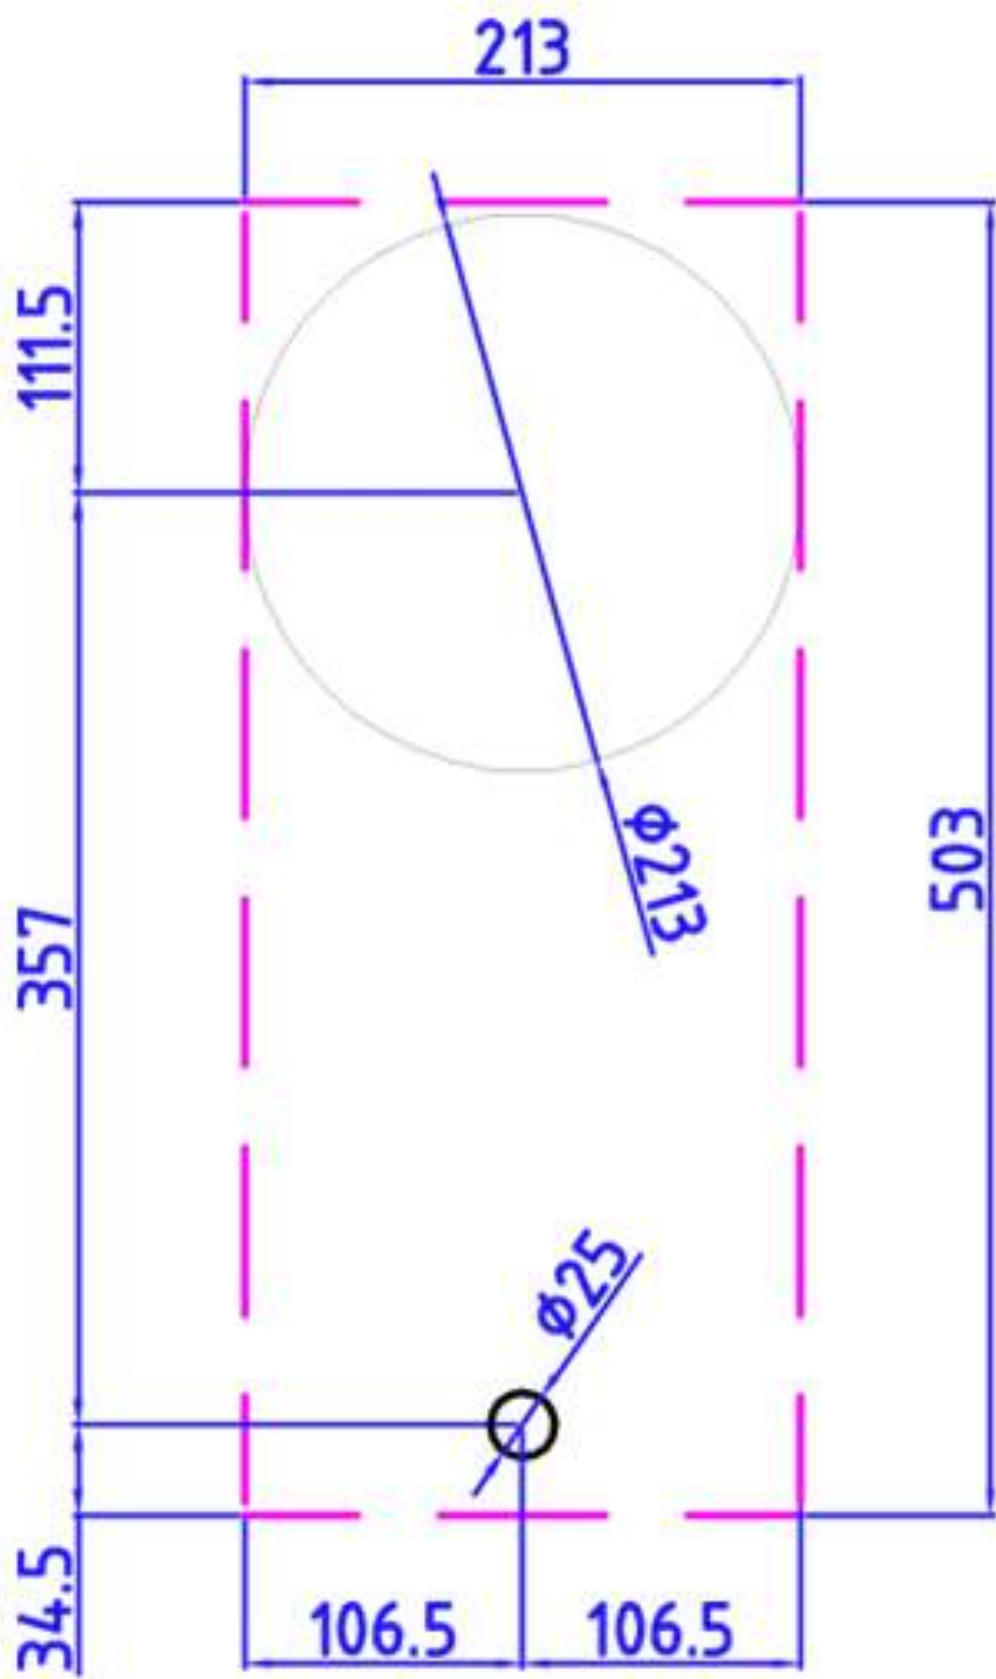

Reference Number	Component number	Description	Amount
1	30.08.205	Burner top 5kW brass	1
2	02.00.003	Alu. heat conductor for Air	1
3	13.00.001	Control knob + sealing scale	1
4	30.08.001	Wokring	1

# 30.08.205 - Burner top 5kW brass

**PITT**  
COOKING

Reference Number	Component number	Description	Material
1	10.00.003	Pan support PITT cooking 5kW	Enamelled cast iron
2	04.04.006	Flame spreader 5kW (shell)	Enamelled cast iron
3	04.04.105	Flame spreader 5kW (big ring)	Enamelled cast iron
4	04.02.205	Flame distributor 5kW	Brass
5	14.04.001	Buffer bolt with saw cut A2 M4x8	Stainless steel
6	11.00.005	Heat shield enameled 5kW	Enamelled steel
7	14.11.001	Conical fixation pin for pan support	Stainless steel
8	12.00.003	Silicone ring 5kW	Silicone

# 13.00.001 - Control knob + sealing scale

Reference Number	Component number	Description	Material
1	13.00.005	Control knob	Anodized aluminum & brass
2	13.00.003	Sealing scale	Anodized aluminum
3	18.03.001	Adhesive strip	-