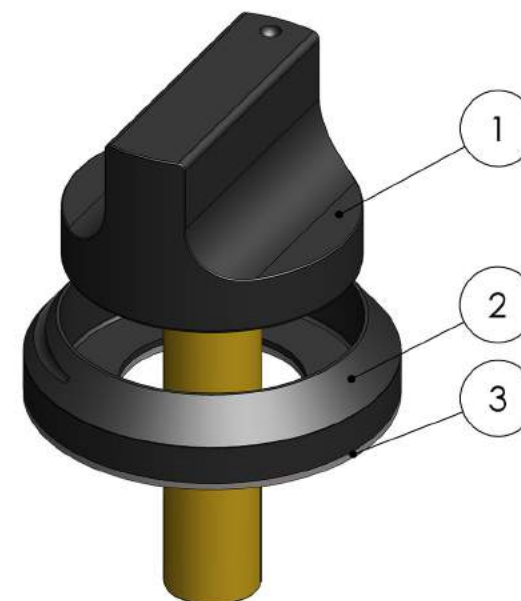

Reference Number	Component number	Description	Amount
1	30.08.205	Burner top 5kW brass	1
2	02.00.003	Alu. heat conductor for Air	1
3	13.00.001	Control knob + sealing scale	1
4	30.08.001	Wokring	1

# 30.08.205 - Burner top 5kW brass

**PITT**  
COOKING

Reference Number	Component number	Description	Material
1	10.00.003	Pan support PITT cooking 5kW	Enamelled cast iron
2	04.04.006	Flame spreader 5kW (shell)	Enamelled cast iron
3	04.04.105	Flame spreader 5kW (big ring)	Enamelled cast iron
4	04.02.205	Flame distributor 5kW	Brass
5	14.04.001	Buffer bolt with saw cut A2 M4x8	Stainless steel
6	11.00.005	Heat shield enameled 5kW	Enamelled steel
7	14.11.001	Conical fixation pin for pan support	Stainless steel
8	12.00.003	Silicone ring 5kW	Silicone

# 13.00.001 - Control knob + sealing scale

Reference Number	Component number	Description	Material
1	13.00.005	Control knob	Anodized aluminum & brass
2	13.00.003	Sealing scale	Anodized aluminum
3	18.03.001	Adhesive strip	-